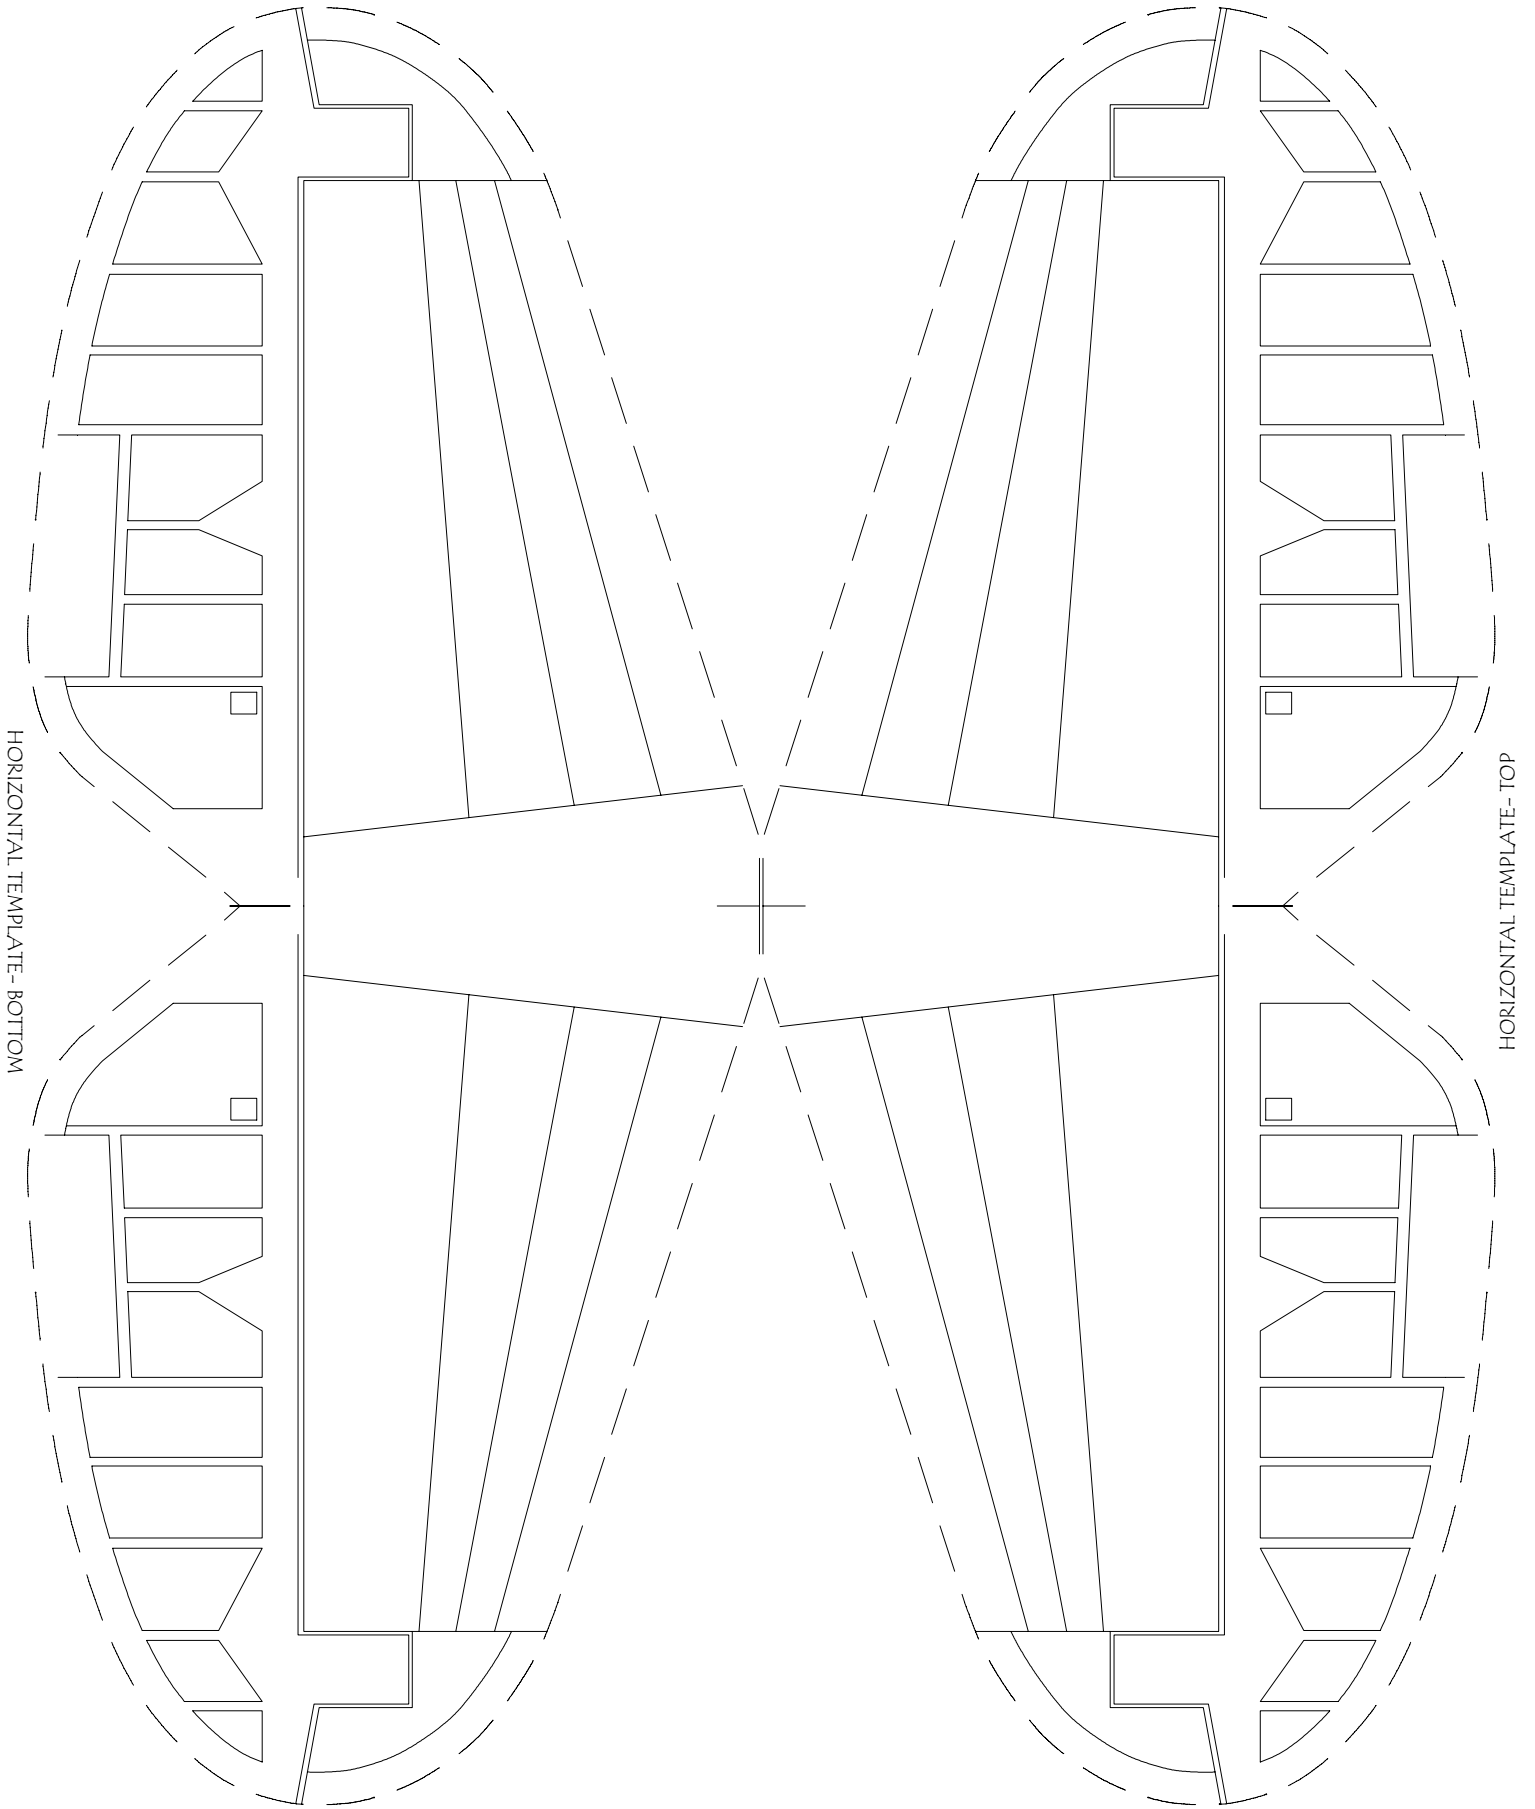

SHEET SIZE IS 8.5"x14"
PRINT ONTO SILVER "LIGHT"
SILKSPAN 1 NEEDED

FLAP