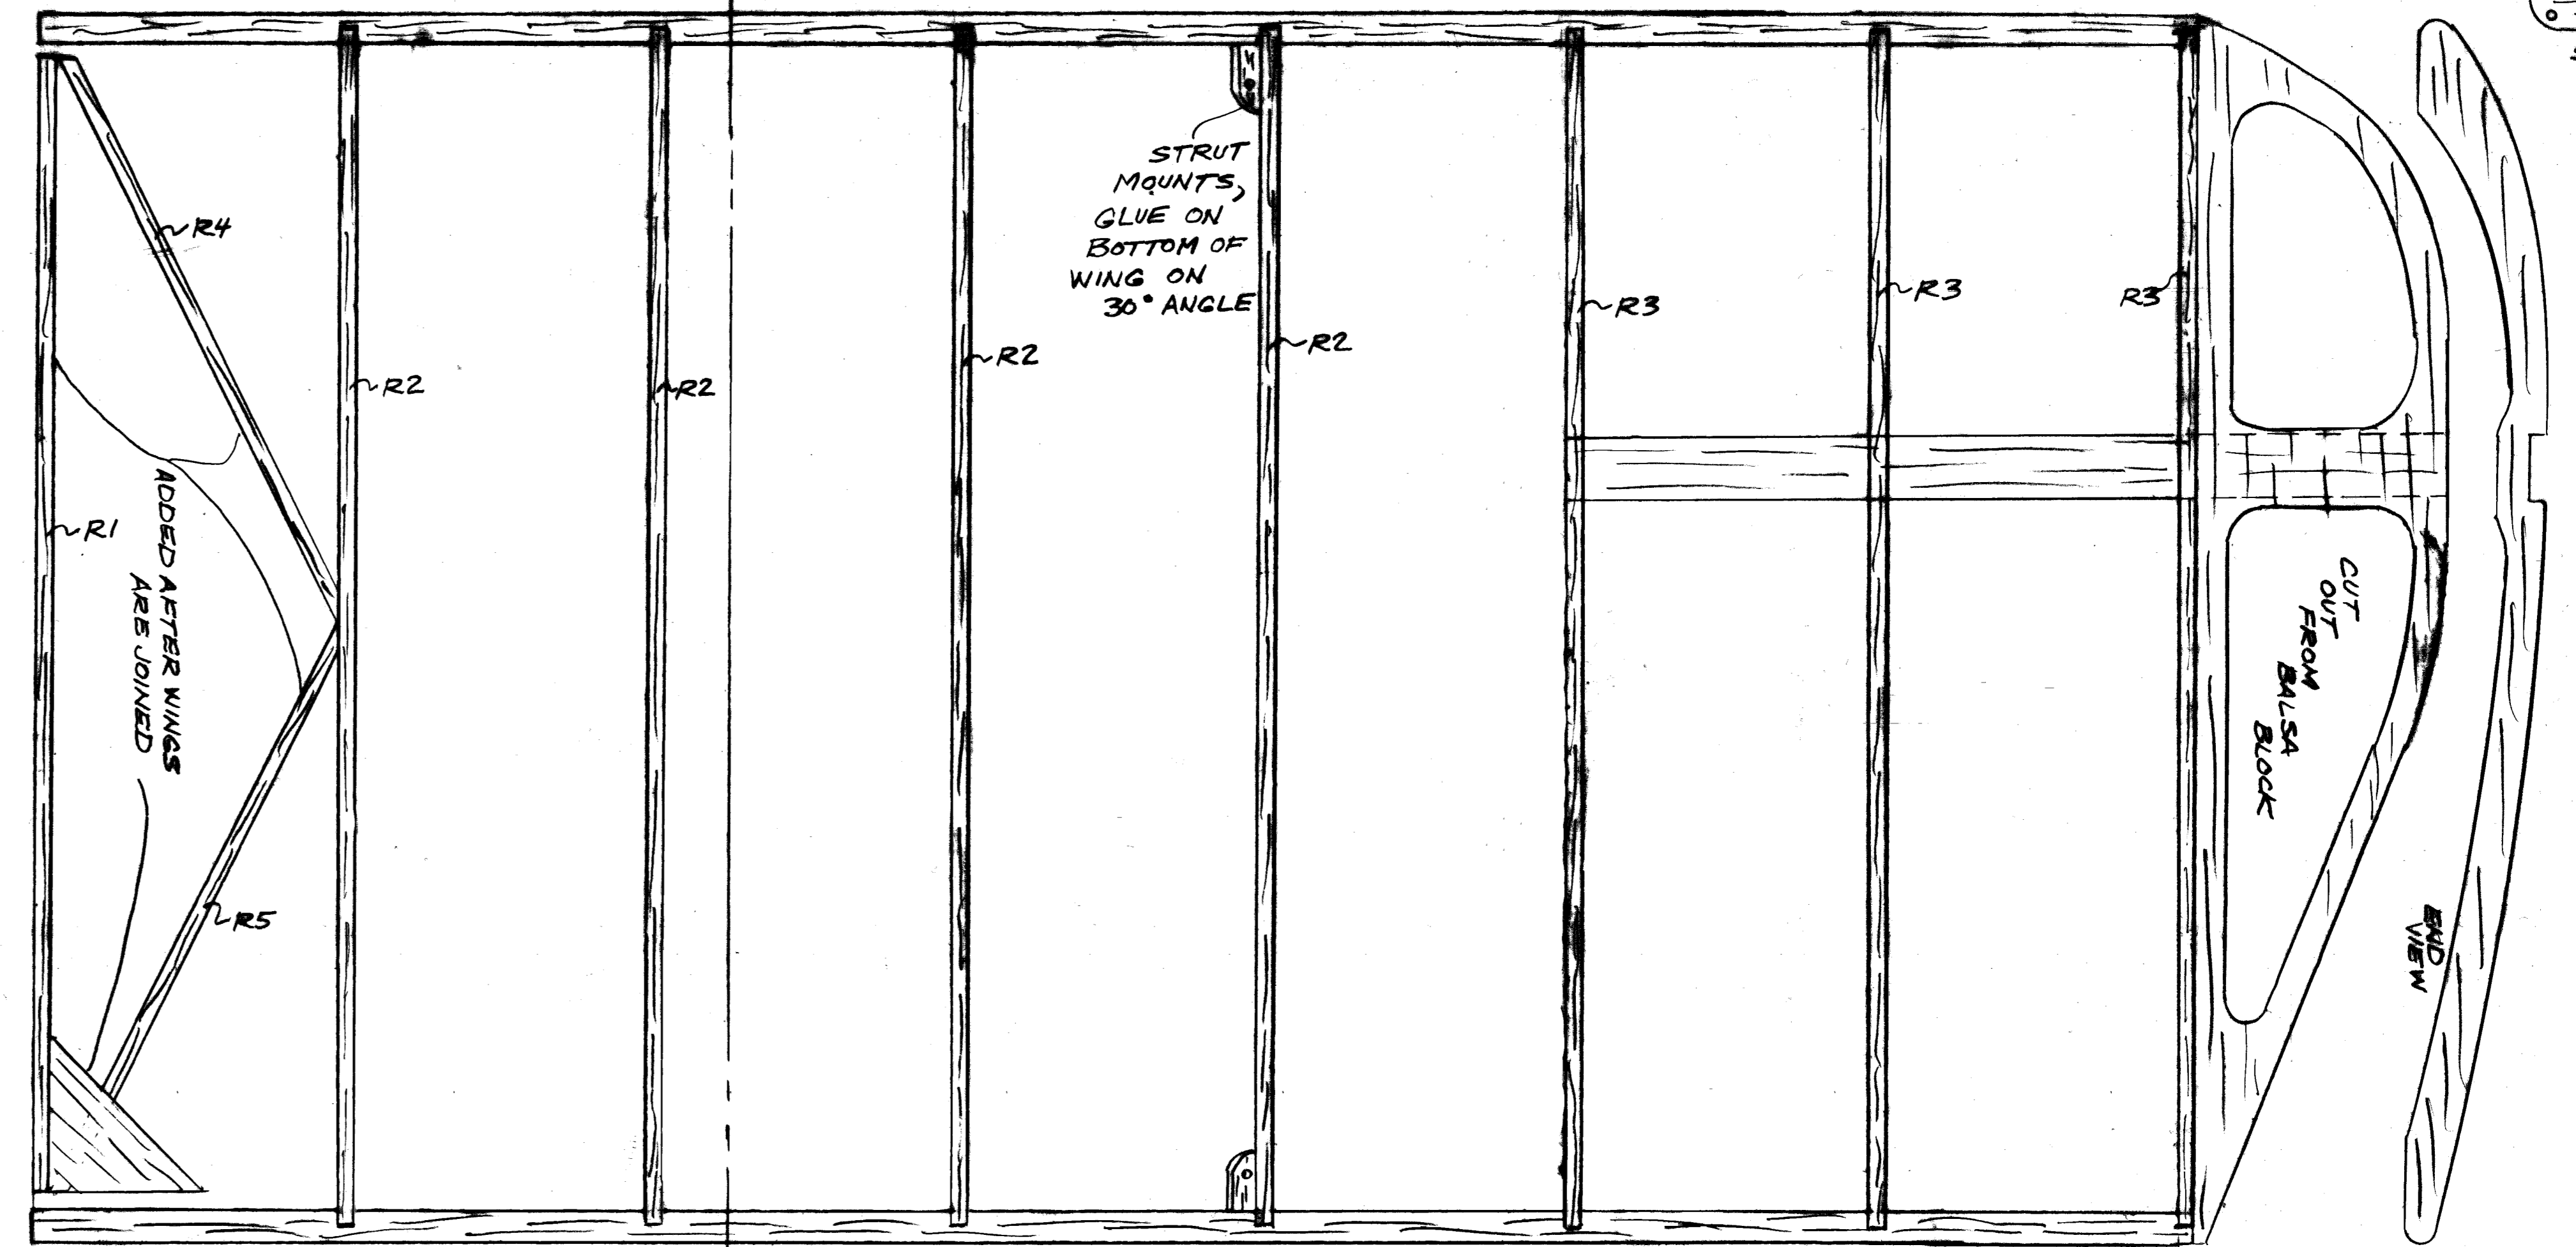

Copyright 2022  and **ModelAviation**
 Copying for resale of this drawing without
 the written approval or consent of AMA
 is expressly prohibited.

1 inch reference square

1" THICK SPACER FOR 10° DIHEDRAL

Sheet 2 of 2 Plan No. 1131
Sky Viewer
 WINGSPAN 41" HEIGHT 17" LENGTH 33 1/2"
 DESIGNED & DRAWN CLARK SALISBURY 2021