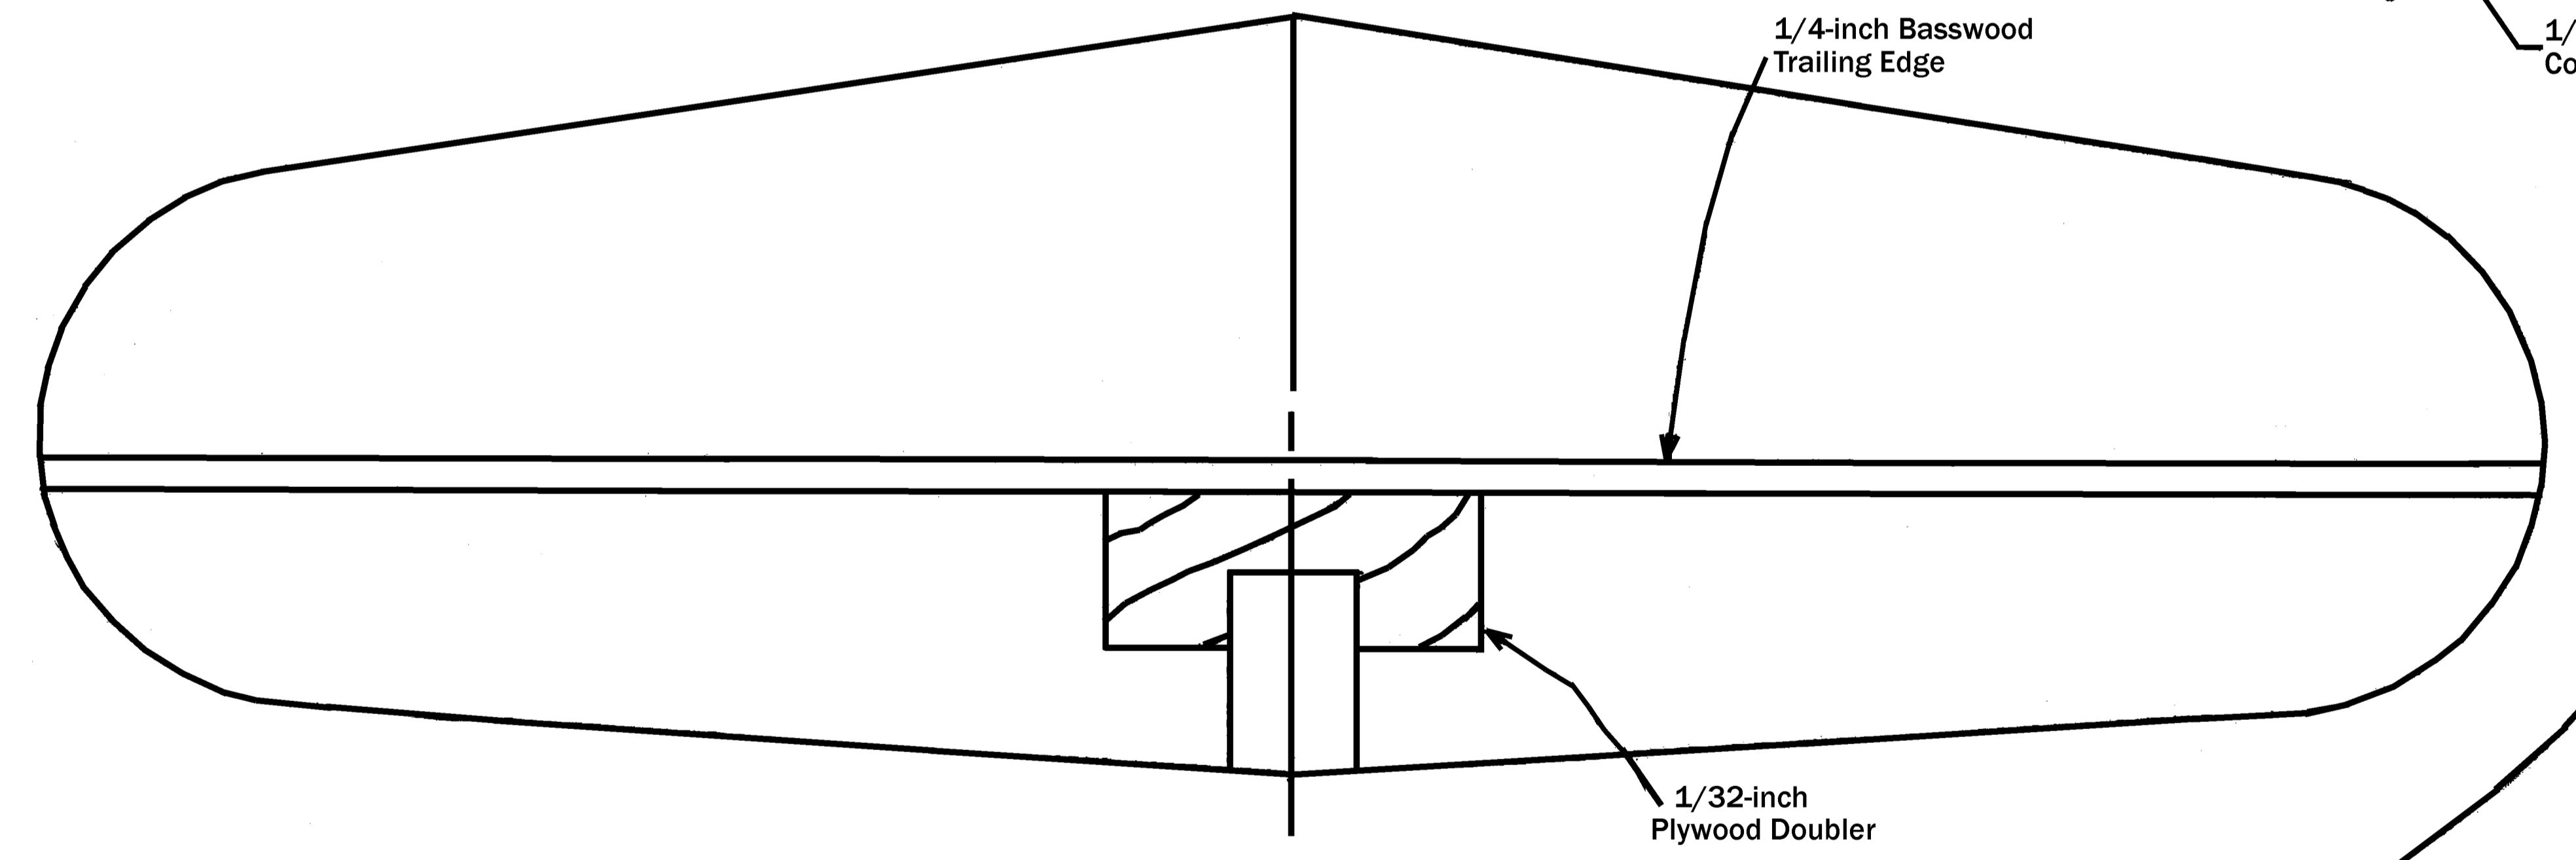

Fuselage, Ailerons, Nacelles, and Tail Surfaces Made of 5mm or 1/4-inch Foam From:
 BP Hobbies Foam
 Or - Insulation Foam
 Or - Depron
 Or - Midwest CellFoam 88

Foam Wing Cores Available From:
 The Core House
 34 Sweet Arrow Dr.
 Hummelstown PA USA 17036
 (717) 566-3810
 philcartier@earthlink.net

Or
 Robin's View Productions
 PO Box 68
 Stockertown PA USA 18083
 (610) 746-0106
 robinhunt@rcn.com

Boeing B-29
 Electric Sorta-Scale Fun RC
 By Dick Sarpolus