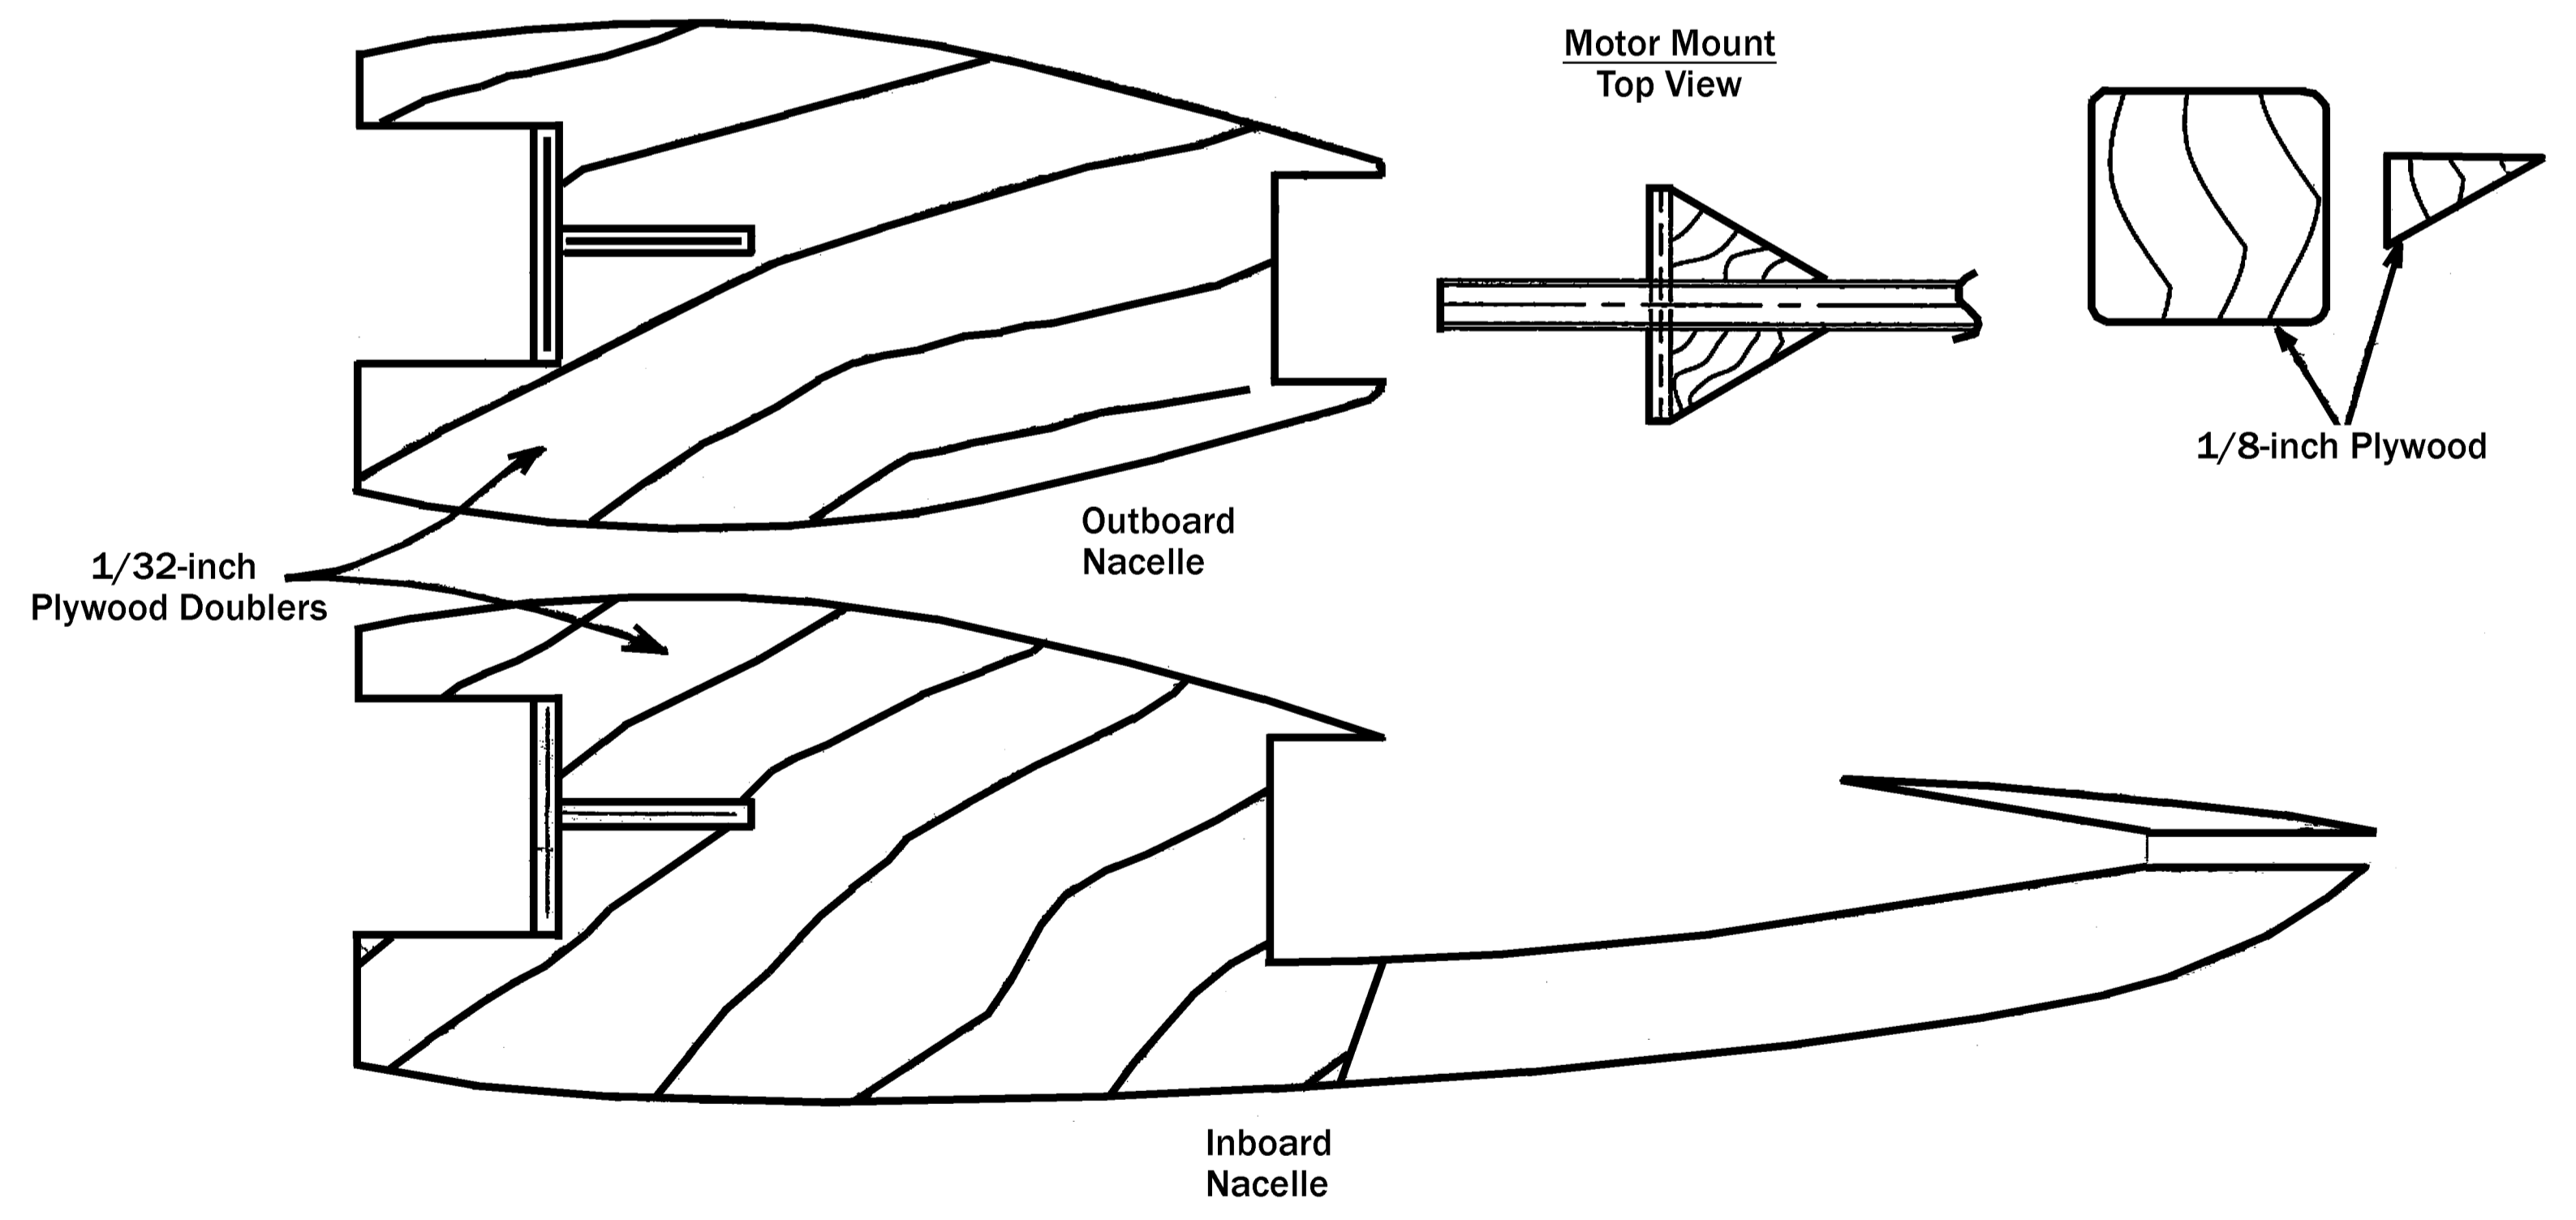

Fuselage, Ailerons, Nacelles, and Tail Surfaces Made of 5mm or 1/4-inch Foam From:
 BP Hobbies Foam
 Or - Insulation Foam
 Or - Depron
 Or - Midwest CellFoam 88

Foam Wing Cores Available From:
 The Core House
 34 Sweet Arrow Dr.
 Hummelstown PA USA 17036
 (717) 566-3810
 philcartier@earthlink.net

Or
 Robin's View Productions
 PO Box 68
 Stockertown PA USA 18083
 (610) 746-0106
 robinhunt@rcn.com

Boeing B-29
 Electric Sorta-Scale Fun RC
 By Dick Sarpolus