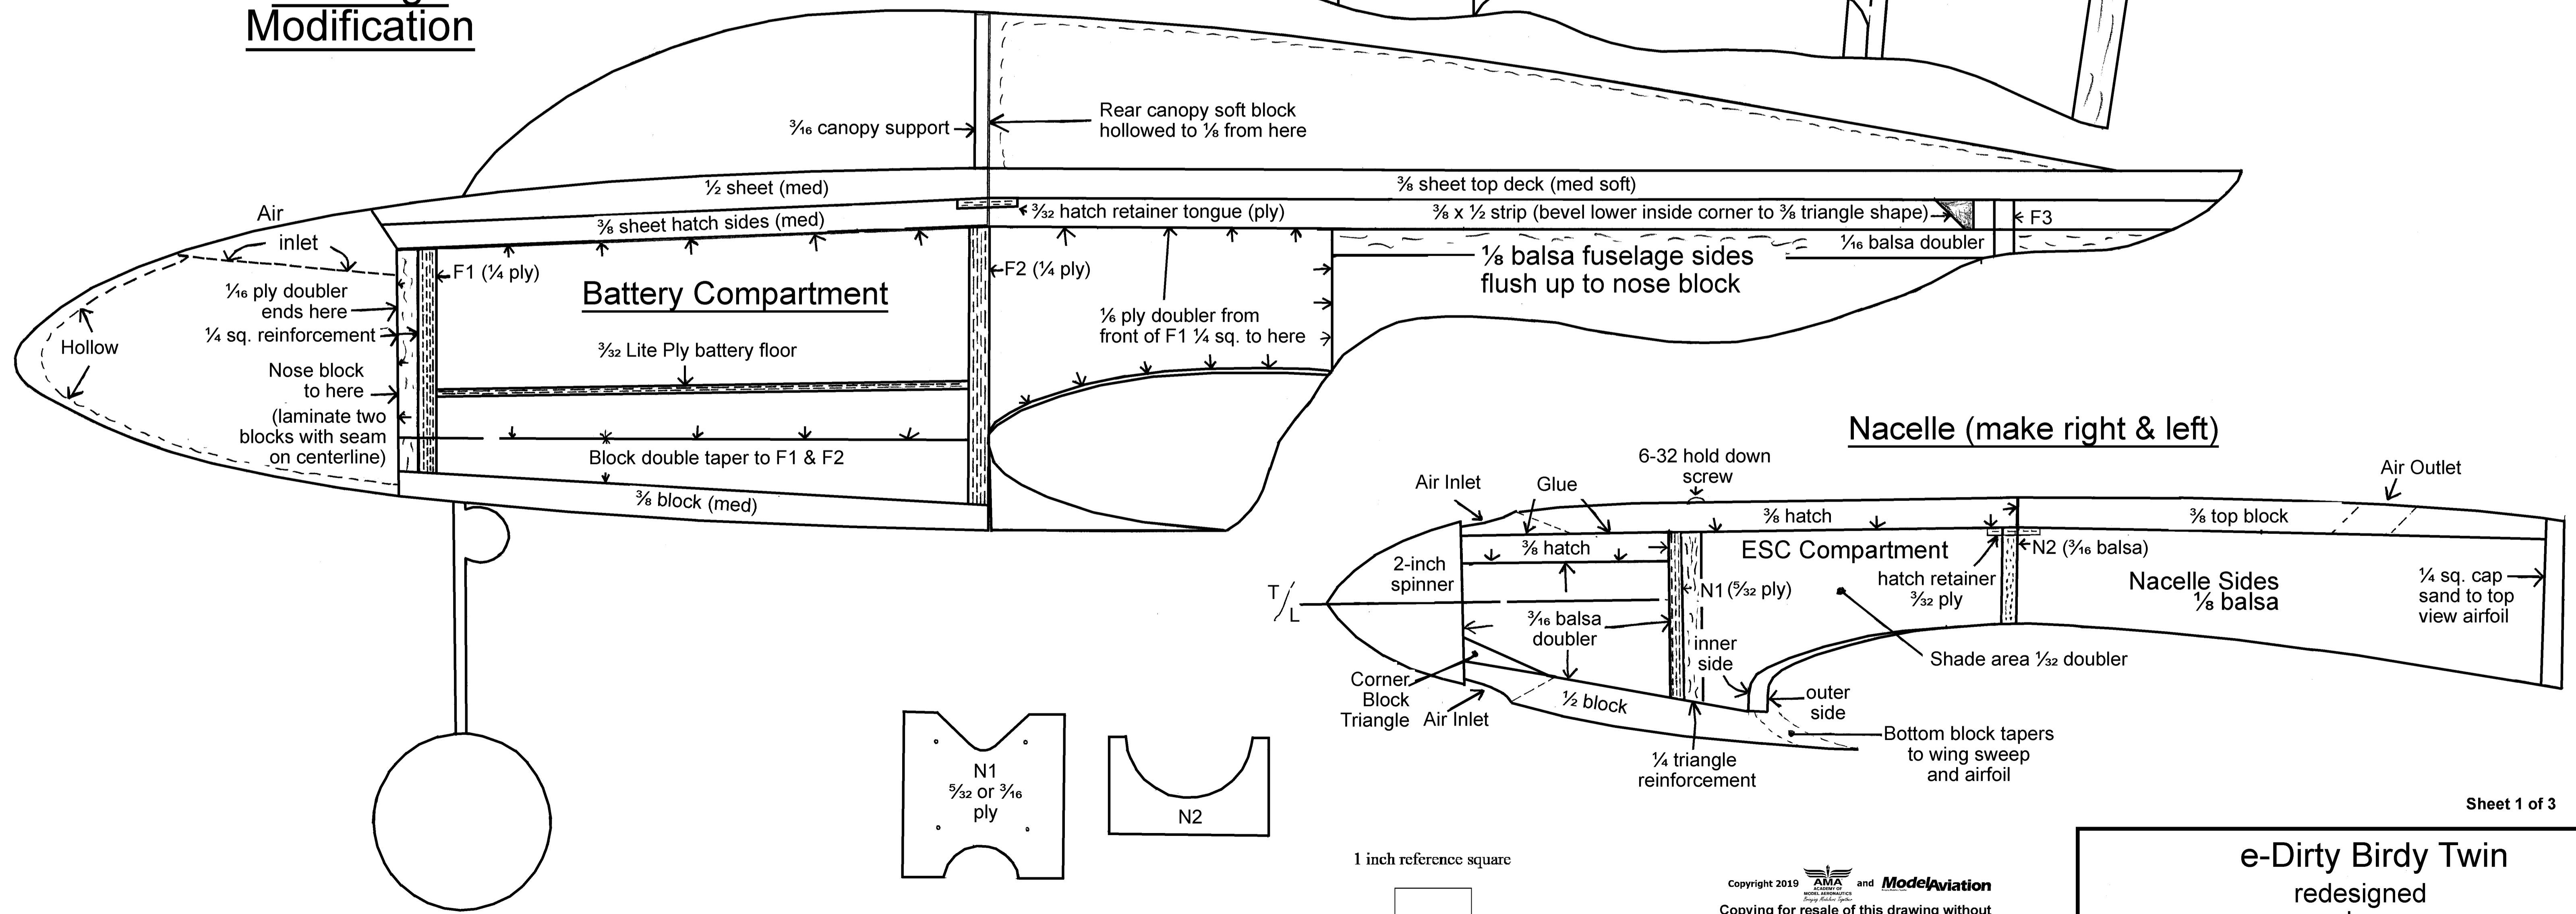

Fuselage Modification

Sheet 1 of 3 Plan No. 1112

e-Dirty Birdy Twin
redesigned
by
Dan Grotzinger, January 2017

Copyright 2019 AMA and ModelAviation
Copying for resale of this drawing without the written approval or consent of AMA is expressly prohibited.