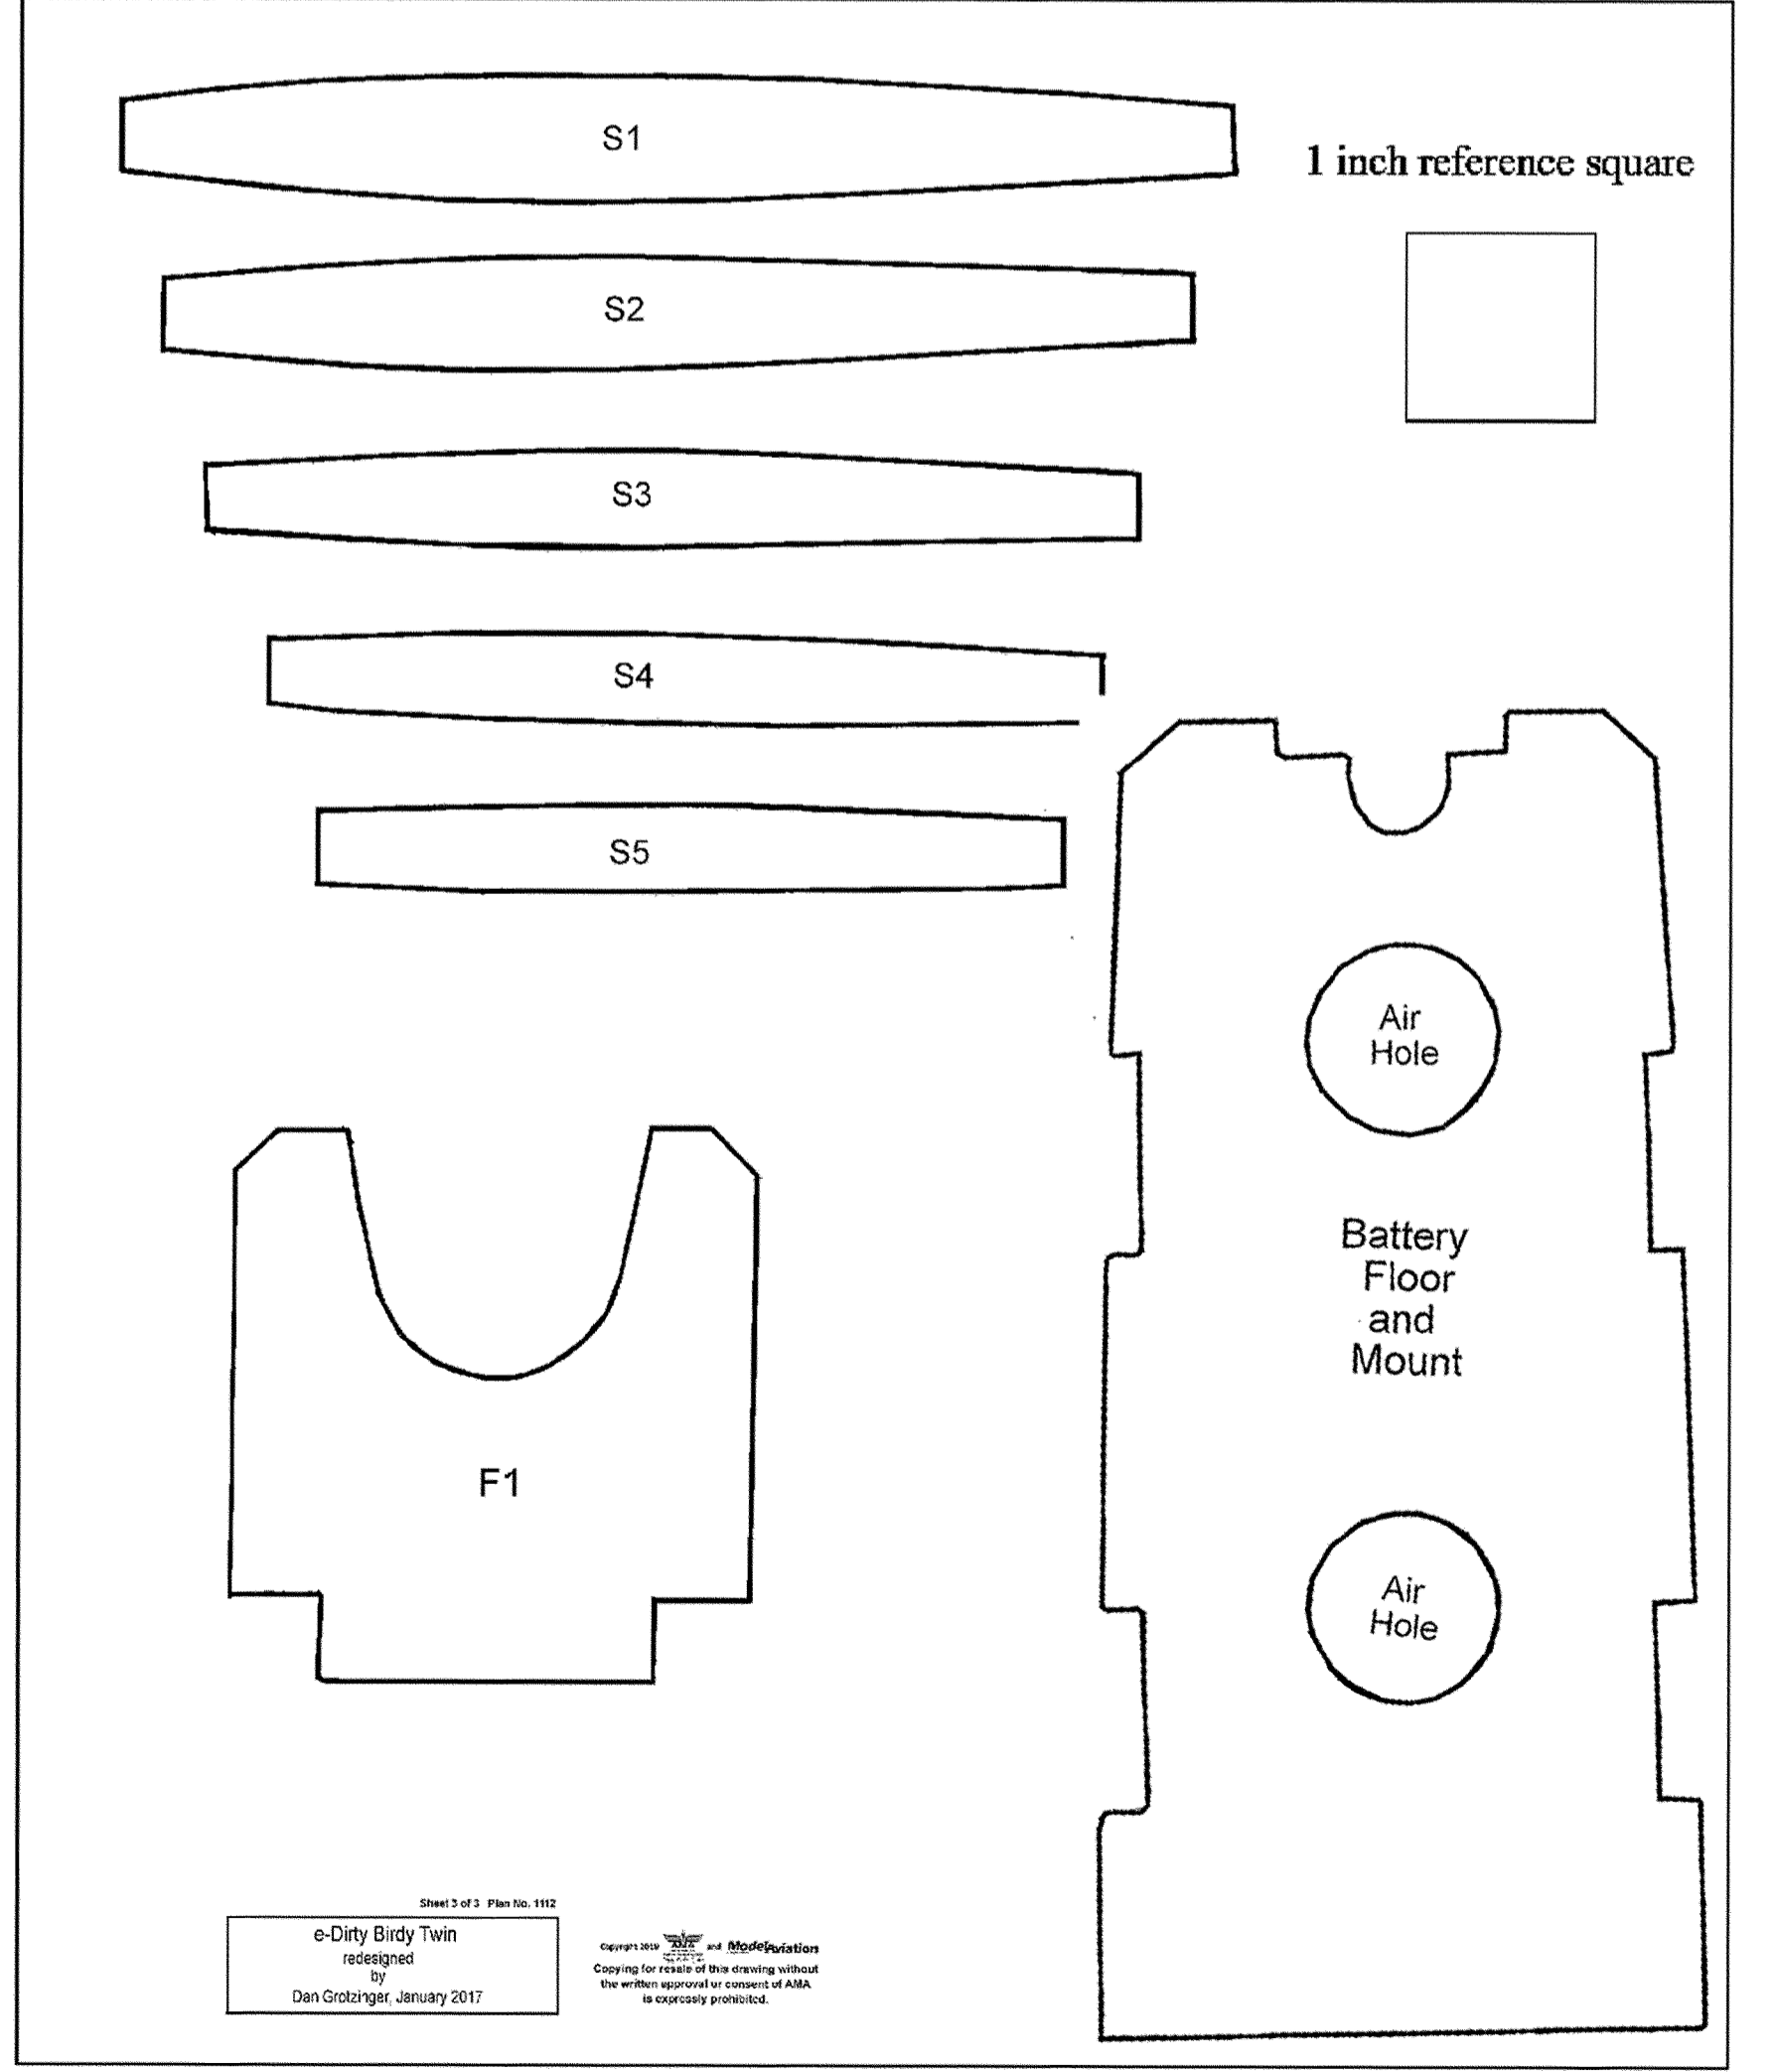

Fuselage Modification

Sheet 1 of 3 Plan No. 1112

e-Dirty Birdy Twin
redesigned
by
Dan Grotzinger, January 2017

Copyright 2019 AMA and ModelAviation
Copying for resale of this drawing without the written approval or consent of AMA is expressly prohibited.