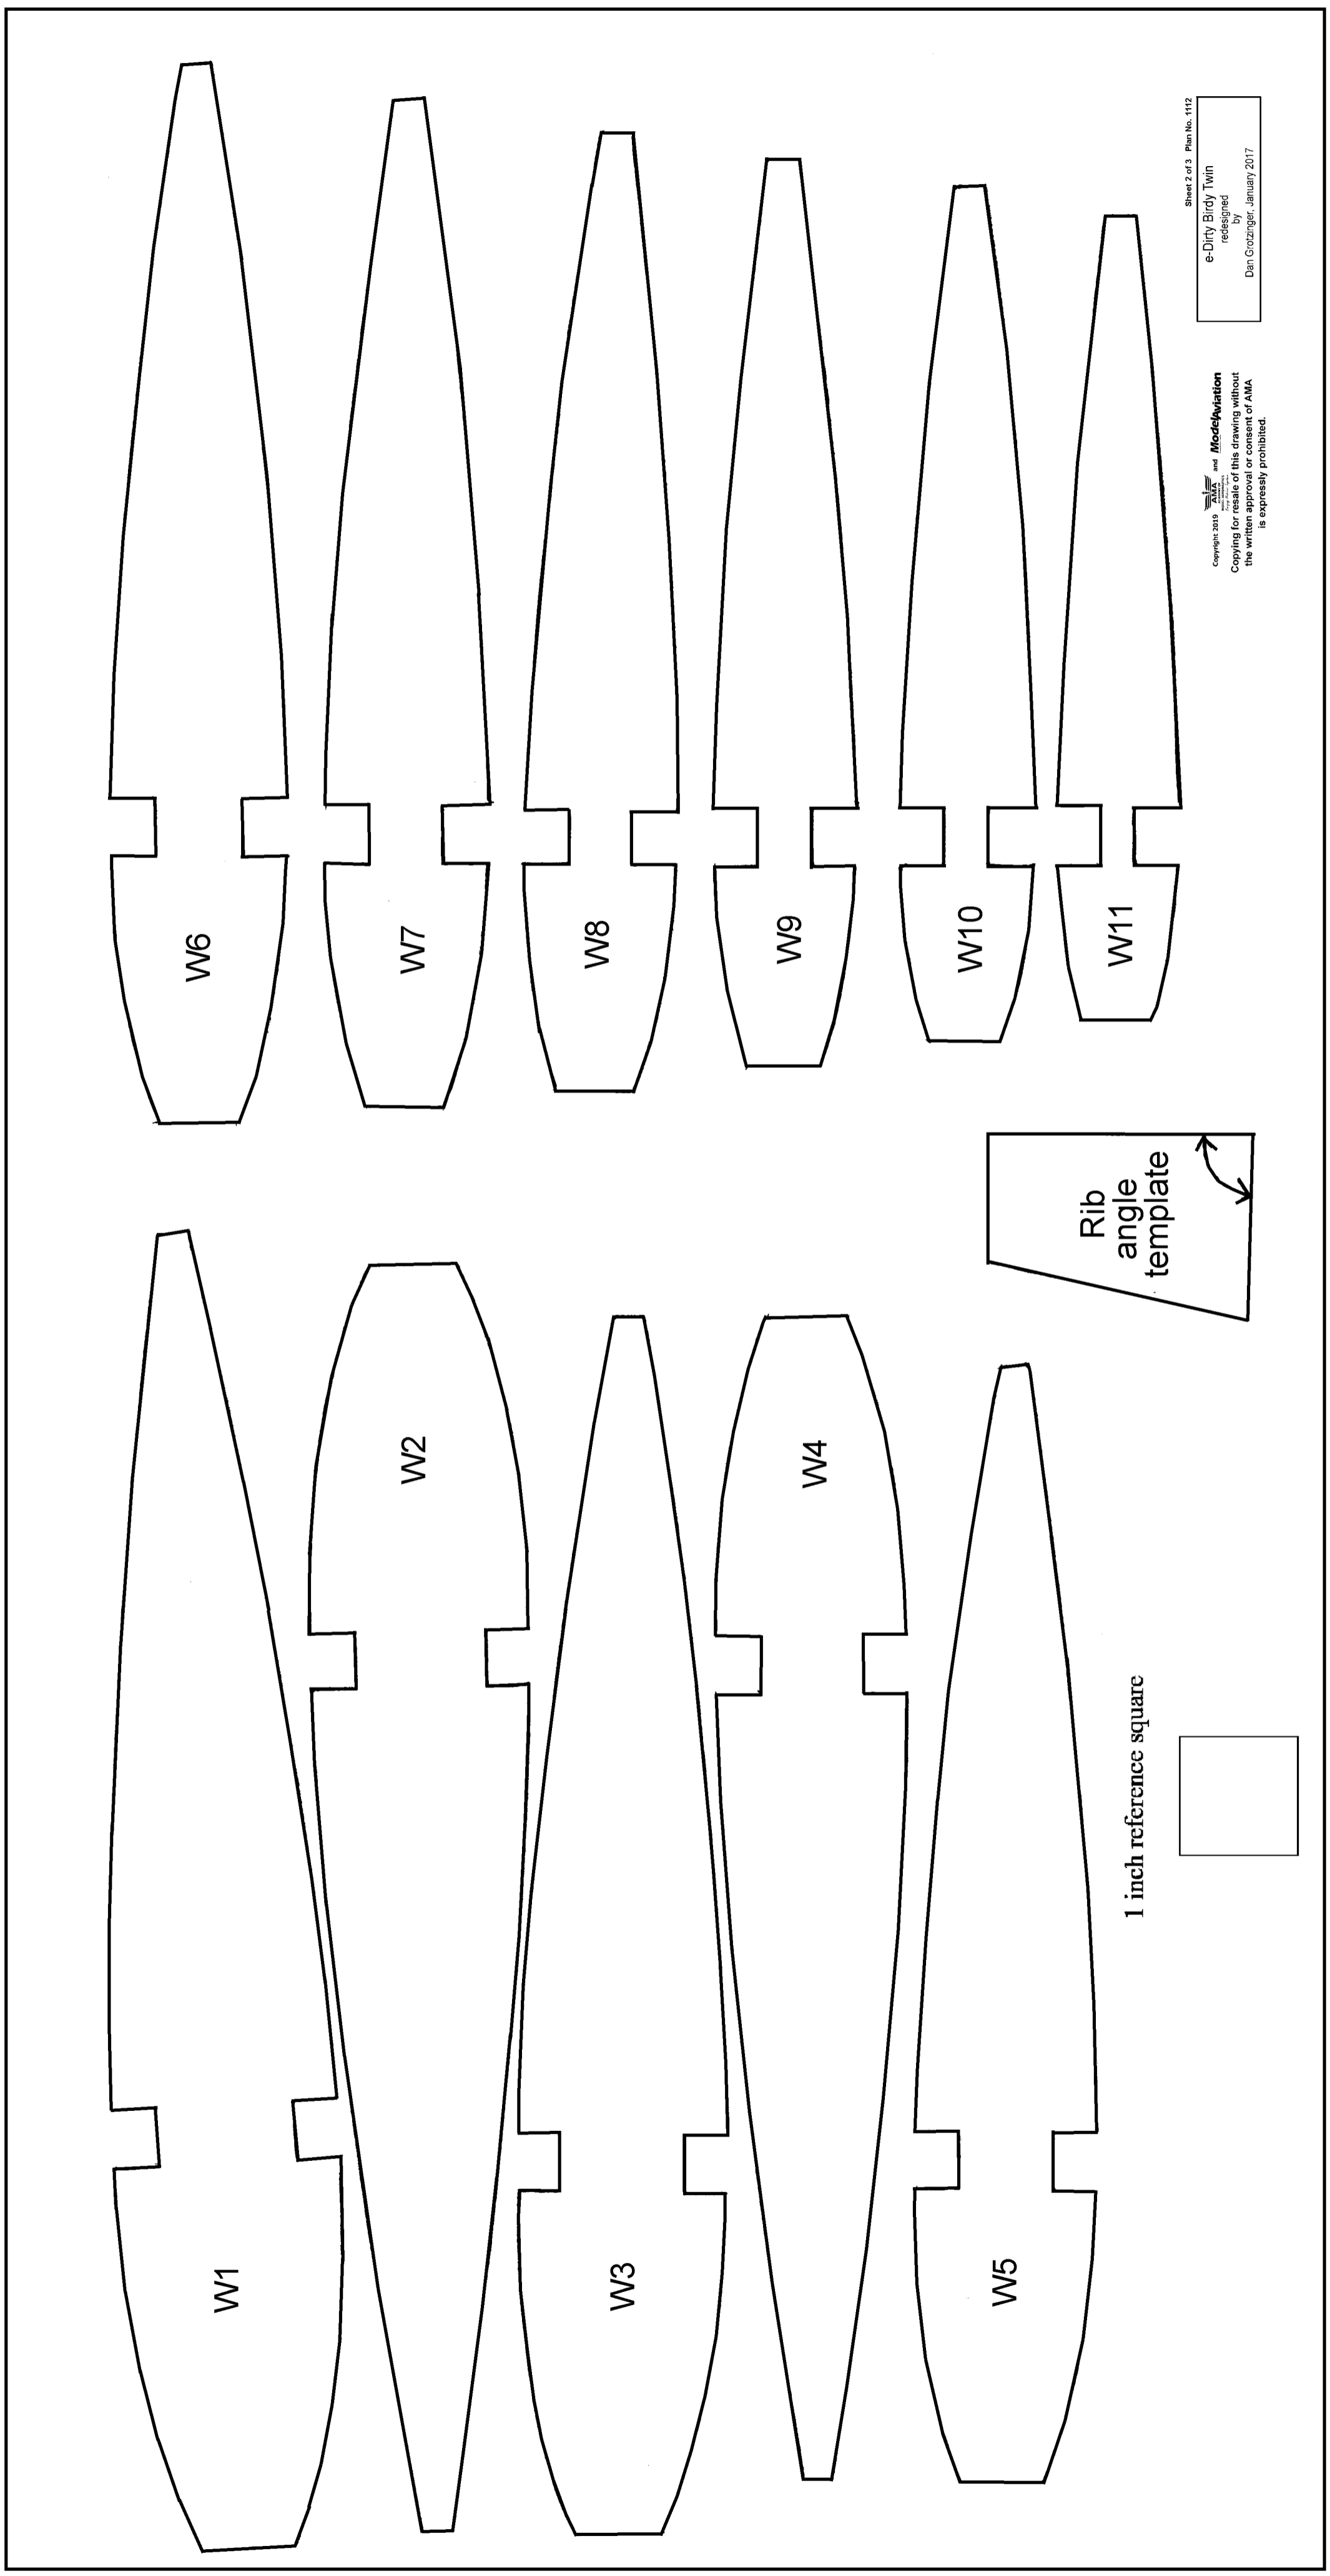

Fuselage Modification

Sheet 1 of 3 Plan No. 1112

e-Dirty Birdy Twin
redesigned
by
Dan Grotzinger, January 2017

Copyright 2019 AMA and ModelAviation
Copying for resale of this drawing without the written approval or consent of AMA is expressly prohibited.