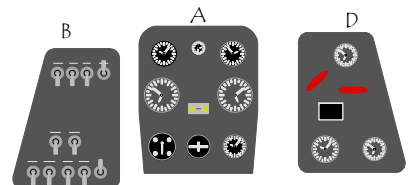

MAIN COCKPIT SECTION

REMOVE THIS SECTION FOR F6

BACK TOP OF CHAIR

MAIN INSTRUMENT PANEL (IP)

LAP BELTS  
TRIM TO OUTSIDE EDGE

CONTROL  
STICK  
MOUNT

← REAR CANOPY

REAR BULKHEAD

FRONT CANOPY BASE-MILITARY

RADIO

CONTROL STICK  
ROLL SO DARK COLOR  
IS ON THE OUTSIDE

FRONT CANOPY BASE-RACER

PRINT ON HEAVY  
8.5" x 11" PAPER