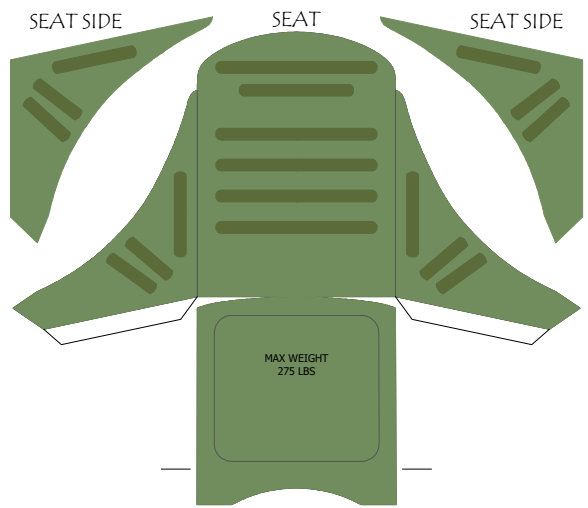

MAIN COCKPIT SECTION

REMOVE THIS SECTION FOR F6

BACK TOP OF CHAIR

MAIN INSTRUMENT PANEL (IP)

LAP BELTS  
TRIM TO OUTSIDE EDGE

CONTROL  
STICK  
MOUNT

← REAR CANOPY

REAR BULKHEAD

FRONT CANOPY BASE-MILITARY

RADIO

CONTROL STICK  
ROLL SO DARK COLOR  
IS ON THE OUTSIDE

FRONT CANOPY BASE-RACER

PRINT ON HEAVY  
8.5" x 11" PAPER