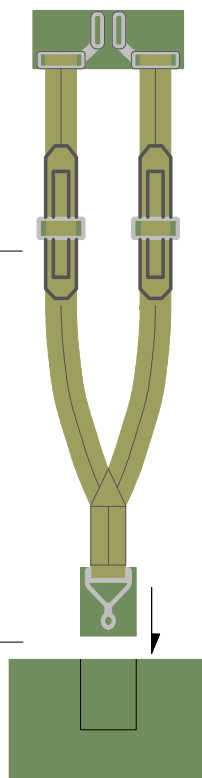

MAIN COCKPIT SECTION

REMOVE THIS SECTION FOR F6

BACK TOP OF CHAIR

MAIN INSTRUMENT PANEL (IP)

LAP BELTS  
TRIM TO OUTSIDE EDGE

CONTROL  
STICK  
MOUNT

← REAR CANOPY

REAR BULKHEAD

FRONT CANOPY BASE-MILITARY

RADIO

CONTROL STICK  
ROLL SO DARK COLOR  
IS ON THE OUTSIDE

FRONT CANOPY BASE-RACER

PRINT ON HEAVY  
8.5" x 11" PAPER