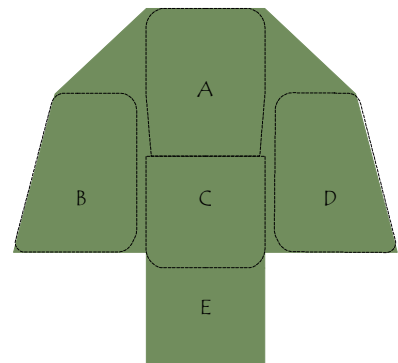

MAIN COCKPIT SECTION

REMOVE THIS SECTION FOR F6

BACK TOP OF CHAIR

MAIN INSTRUMENT PANEL (IP)

LAP BELTS  
TRIM TO OUTSIDE EDGE

CONTROL  
STICK  
MOUNT

← REAR CANOPY

REAR BULKHEAD

FRONT CANOPY BASE-MILITARY

RADIO

CONTROL STICK  
ROLL SO DARK COLOR  
IS ON THE OUTSIDE

FRONT CANOPY BASE-RACER

PRINT ON HEAVY  
8.5" x 11" PAPER