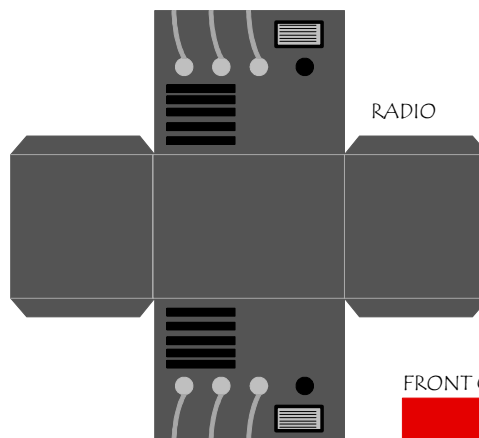

MAIN COCKPIT SECTION

REMOVE THIS SECTION FOR F6

BACK TOP OF CHAIR

MAIN INSTRUMENT PANEL (IP)

LAP BELTS  
TRIM TO OUTSIDE EDGE

CONTROL  
STICK  
MOUNT

← REAR CANOPY

REAR BULKHEAD

FRONT CANOPY BASE-MILITARY

RADIO

CONTROL STICK  
ROLL SO DARK COLOR  
IS ON THE OUTSIDE

FRONT CANOPY BASE-RACER

PRINT ON HEAVY  
8.5" x 11" PAPER