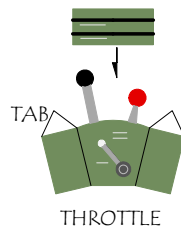

MAIN COCKPIT SECTION

REMOVE THIS SECTION FOR F6

BACK TOP OF CHAIR

MAIN INSTRUMENT PANEL (IP)

LAP BELTS  
TRIM TO OUTSIDE EDGE

CONTROL  
STICK  
MOUNT

← REAR CANOPY

REAR BULKHEAD

FRONT CANOPY BASE-MILITARY

RADIO

CONTROL STICK  
ROLL SO DARK COLOR  
IS ON THE OUTSIDE

FRONT CANOPY BASE-RACER

PRINT ON HEAVY  
8.5" x 11" PAPER