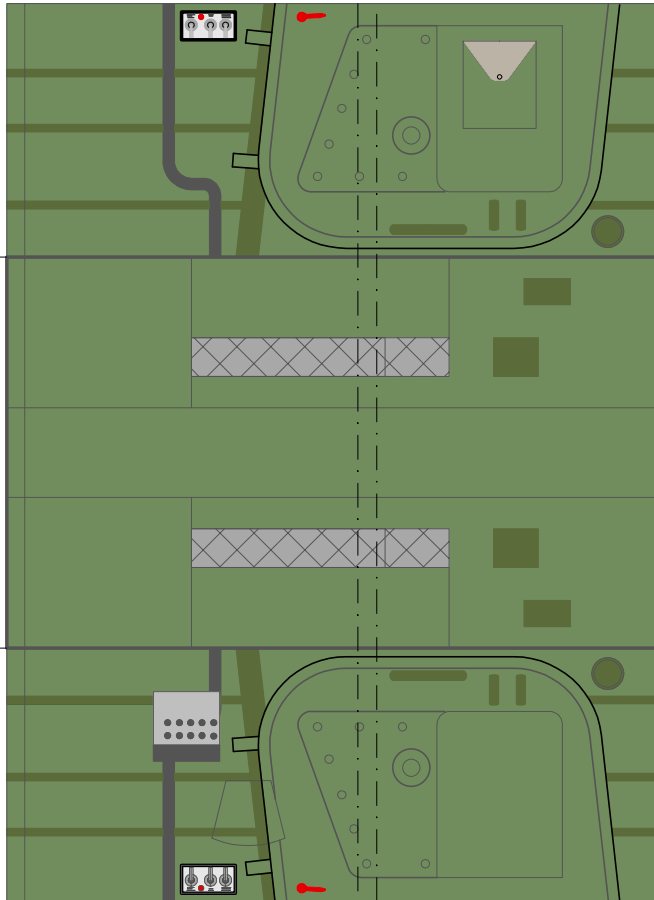

MAIN COCKPIT SECTION

REMOVE THIS SECTION FOR F6

BACK TOP OF CHAIR

MAIN INSTRUMENT PANEL (IP)

LAP BELTS  
TRIM TO OUTSIDE EDGE

CONTROL  
STICK  
MOUNT

← REAR CANOPY

REAR BULKHEAD

FRONT CANOPY BASE-MILITARY

RADIO

CONTROL STICK  
ROLL SO DARK COLOR  
IS ON THE OUTSIDE

FRONT CANOPY BASE-RACER

PRINT ON HEAVY  
8.5" x 11" PAPER