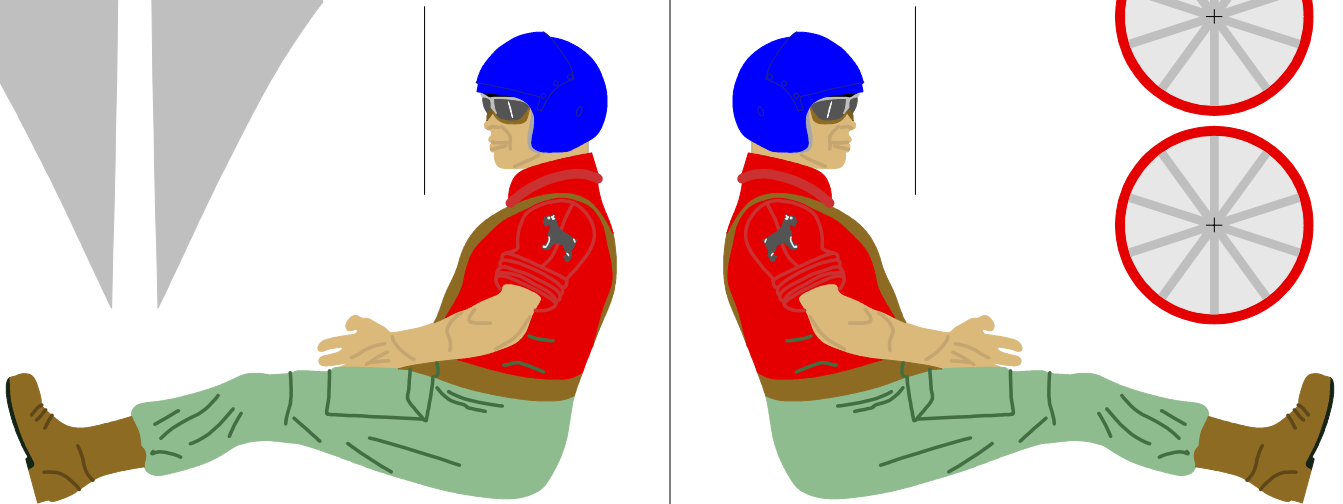

MAIN FILLET

SCOOP

FOLD LINE

TRIM DASHED LINES AFTER PRINT

FOLD LINE

BOTTOM REAR FILLET

BOTTOM FORWARD FILLET

INSIDE ARM/LEG

FOLDLINE

PROFILE PILOT FOR 30" P-63

PRINT ON 8.5" x 11" LIGHT CARDSTOCK- NO TISSUE