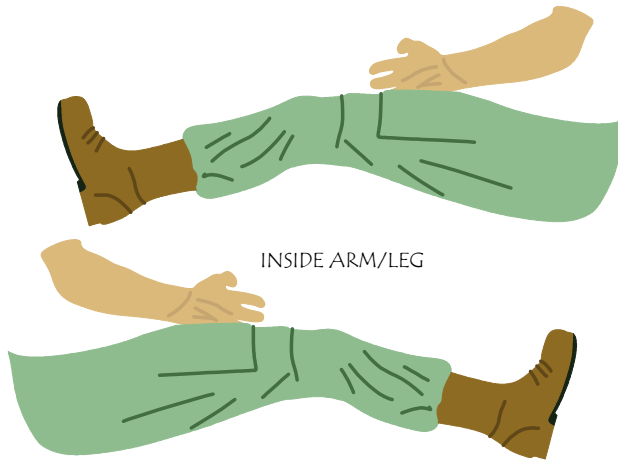

MAIN FILLET

SCOOP

FOLD LINE

TRIM DASHED LINES AFTER PRINT

FOLD LINE

BOTTOM REAR FILLET

BOTTOM FORWARD FILLET

INSIDE ARM/LEG

FOLDLINE

PROFILE PILOT FOR 30" P-63

PRINT ON 8.5" x 11" LIGHT CARDSTOCK- NO TISSUE