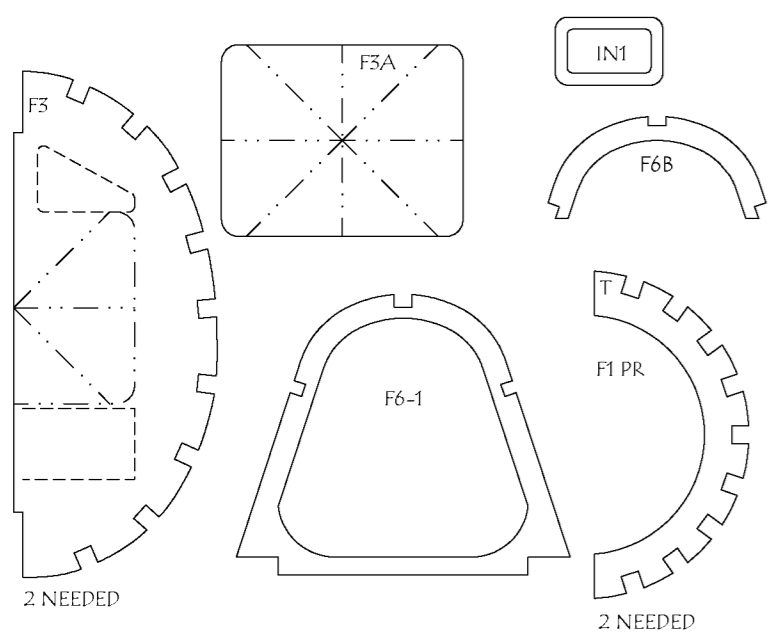

2 OF EACH NEEDED

2 NEEDED

W1- 5 NEEDED

4 NEEDED

ALL WOOD IS 3/32" Balsa UNLESS NOTED

ETCH LINE

PRE-CUT LINE

1/8" LITE PLY

**P-63 KINGCOBRA**

DESIGNED BY DEREK MICKO  
 30" WINGSPAN  
 6-9 OUNCES  
 CHANNELS: 4  
 MOTOR: 24 GRAM  
 ALL RIGHTS RESERVED  
 SHEET 2 OF 2