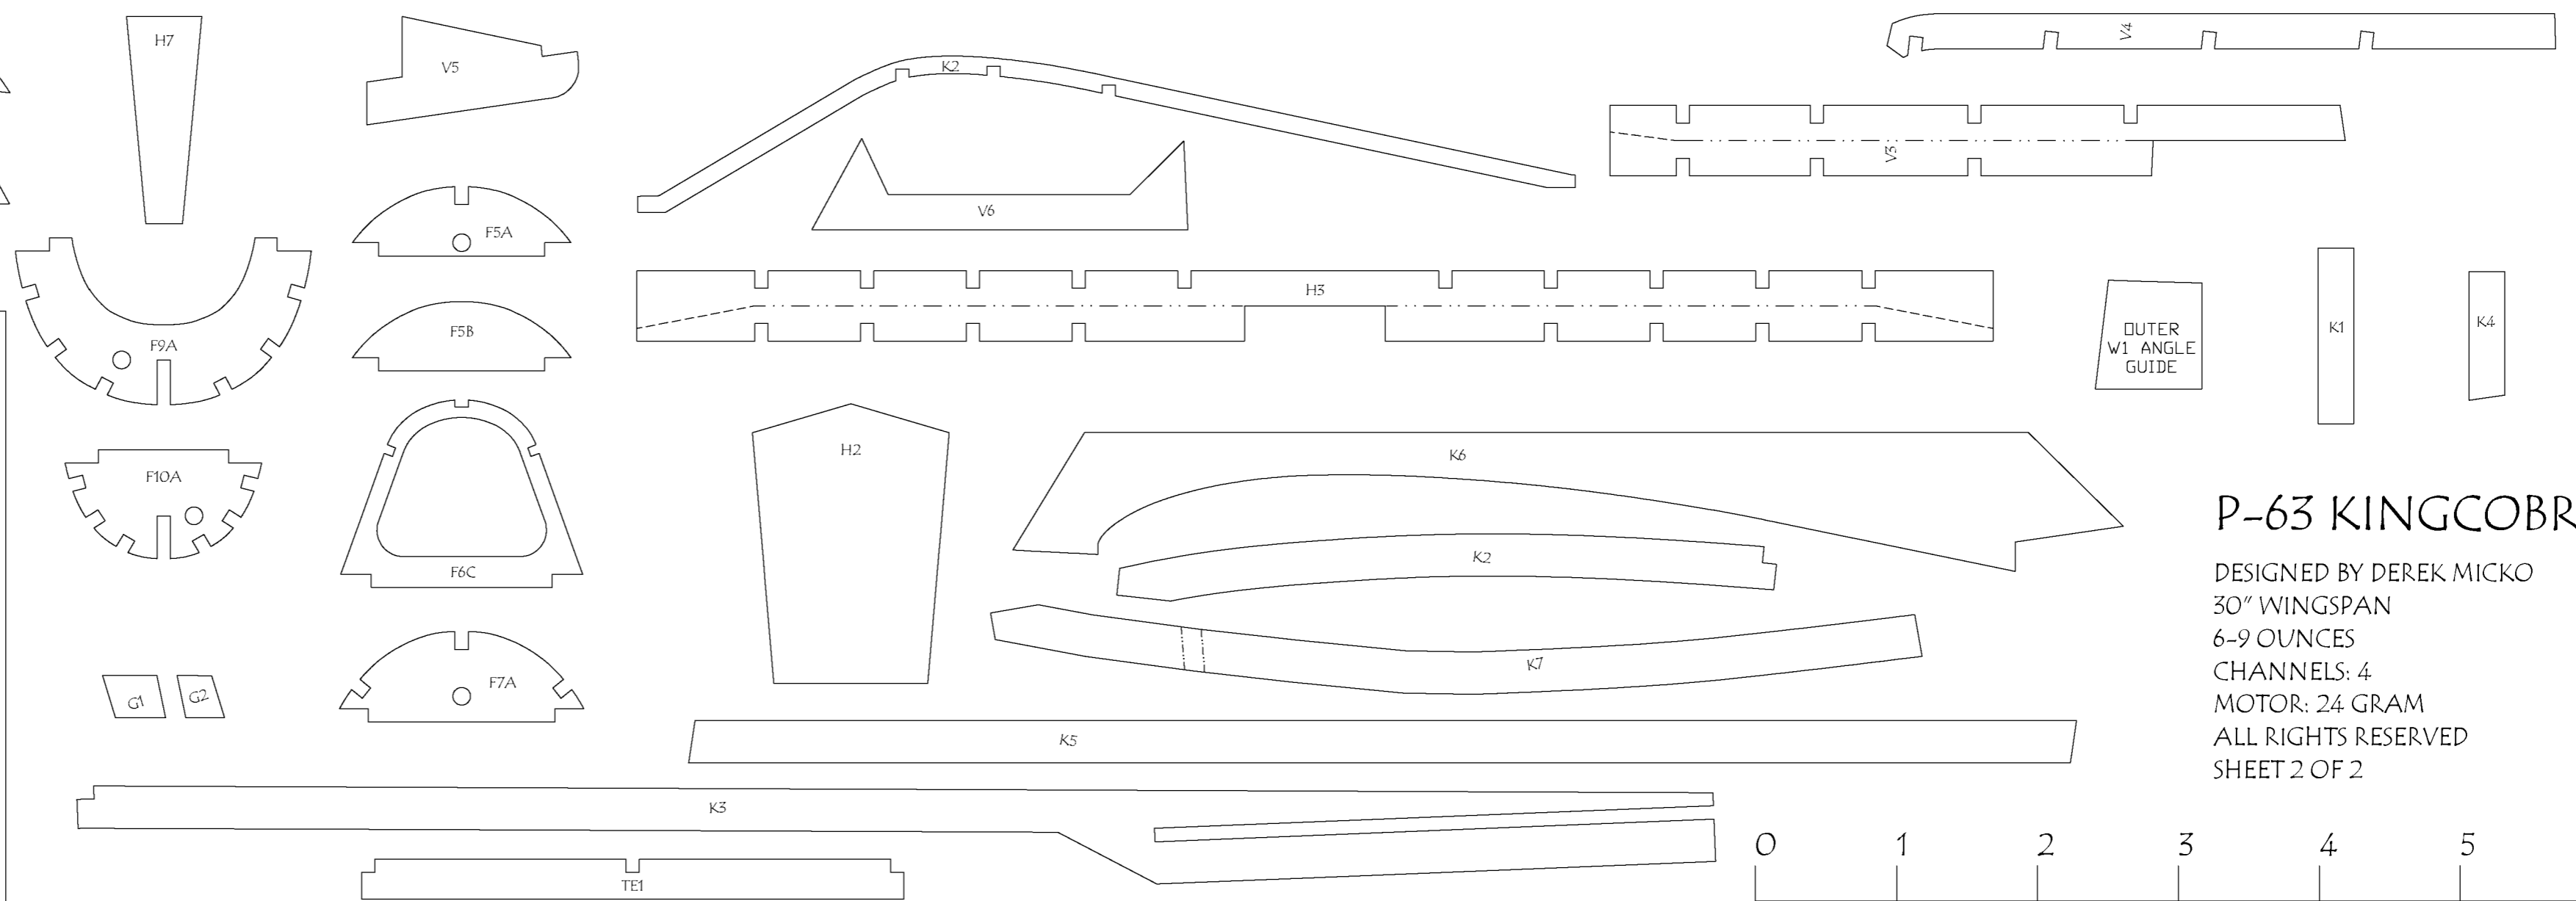

2 OF EACH NEEDED

2 NEEDED

W1- 5 NEEDED

4 NEEDED

ALL WOOD IS 3/32" Balsa UNLESS NOTED

ETCH LINE

PRE-CUT LINE

1/8" LITE PLY

**P-63 KINGCOBRA**

DESIGNED BY DEREK MICKO  
 30" WINGSPAN  
 6-9 OUNCES  
 CHANNELS: 4  
 MOTOR: 24 GRAM  
 ALL RIGHTS RESERVED  
 SHEET 2 OF 2