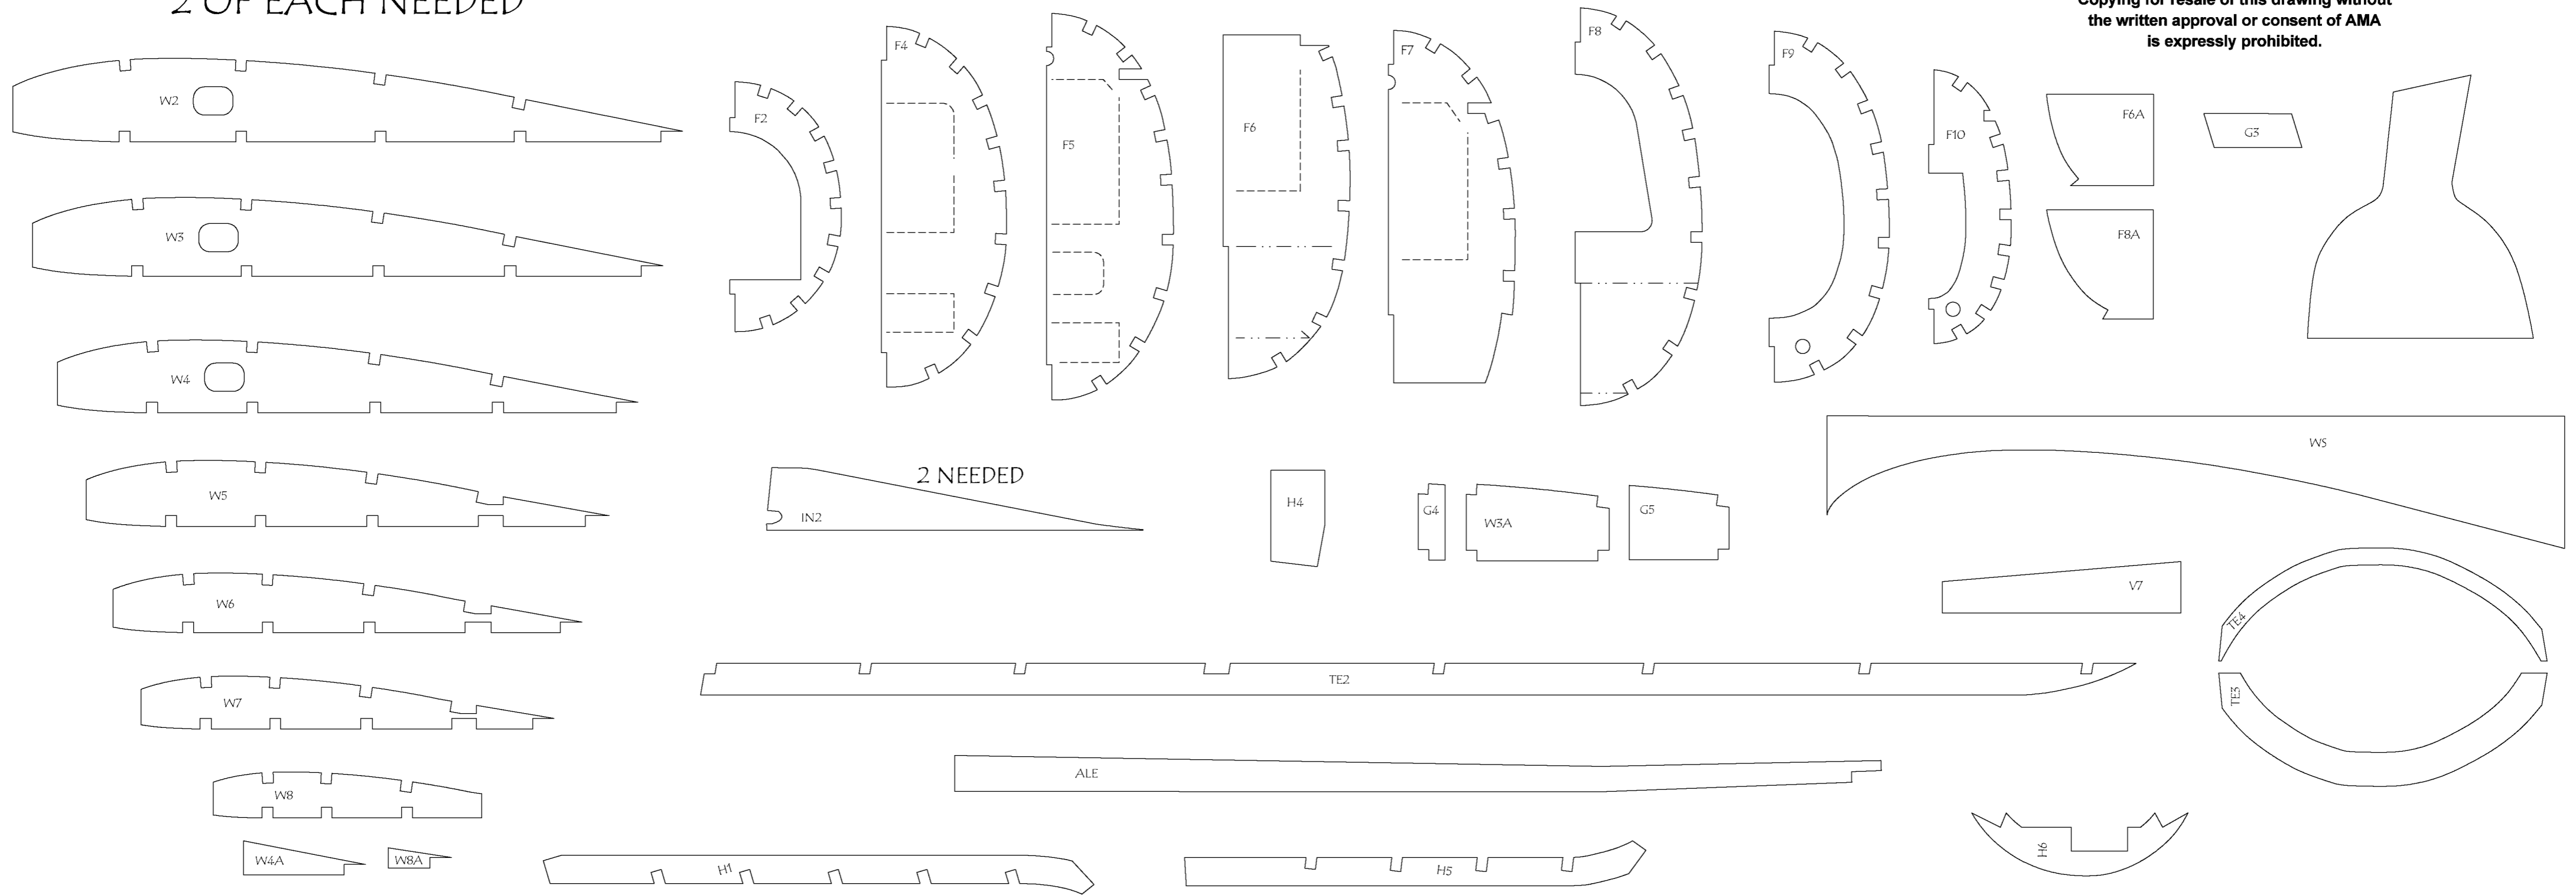

2 OF EACH NEEDED

2 NEEDED

W1- 5 NEEDED

4 NEEDED

ALL WOOD IS 3/32" Balsa UNLESS NOTED

ETCH LINE

PRE-CUT LINE

1/8" LITE PLY

**P-63 KINGCOBRA**

DESIGNED BY DEREK MICKO  
 30" WINGSPAN  
 6-9 OUNCES  
 CHANNELS: 4  
 MOTOR: 24 GRAM  
 ALL RIGHTS RESERVED  
 SHEET 2 OF 2