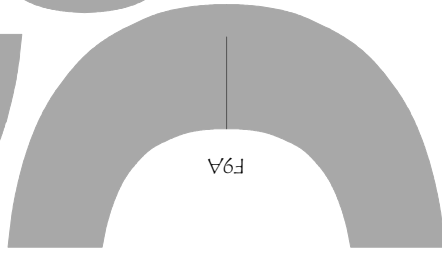

F10A

F10A

F9A

F9A

REAR HATCH RAILS

TISSUE SHEET- 8.5"x 14" PAPER- WHITE TISSUE