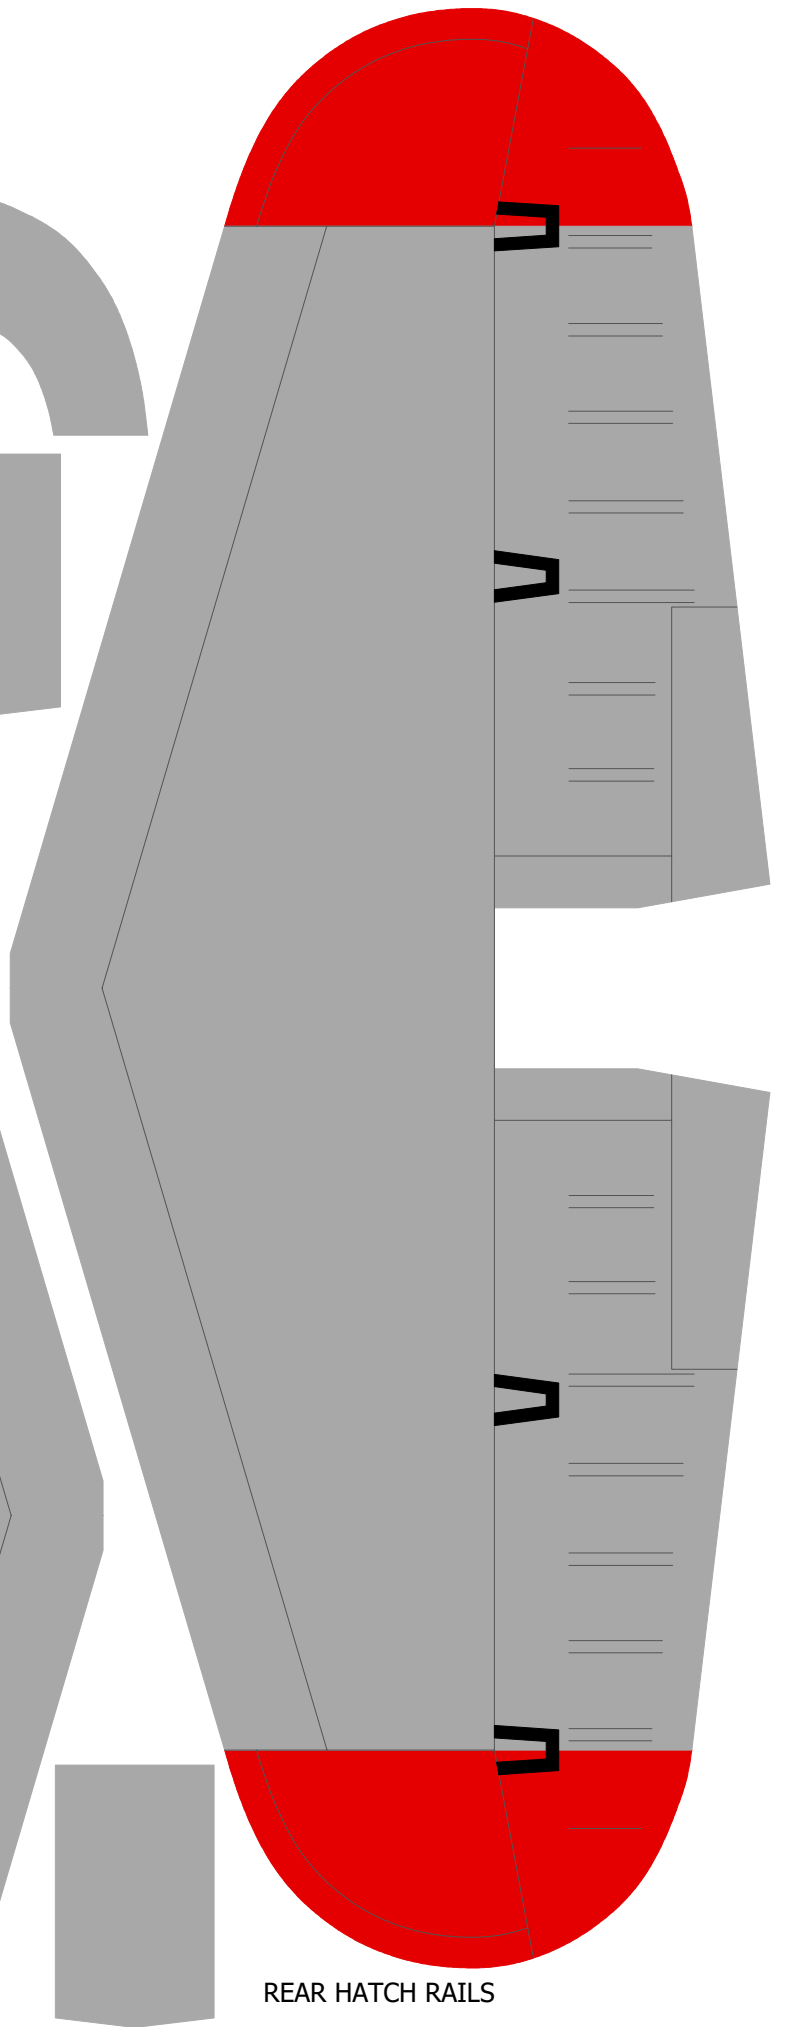

F10A

F10A

F9A

F9A

REAR HATCH RAILS

TISSUE SHEET- 8.5"x 14" PAPER- WHITE TISSUE