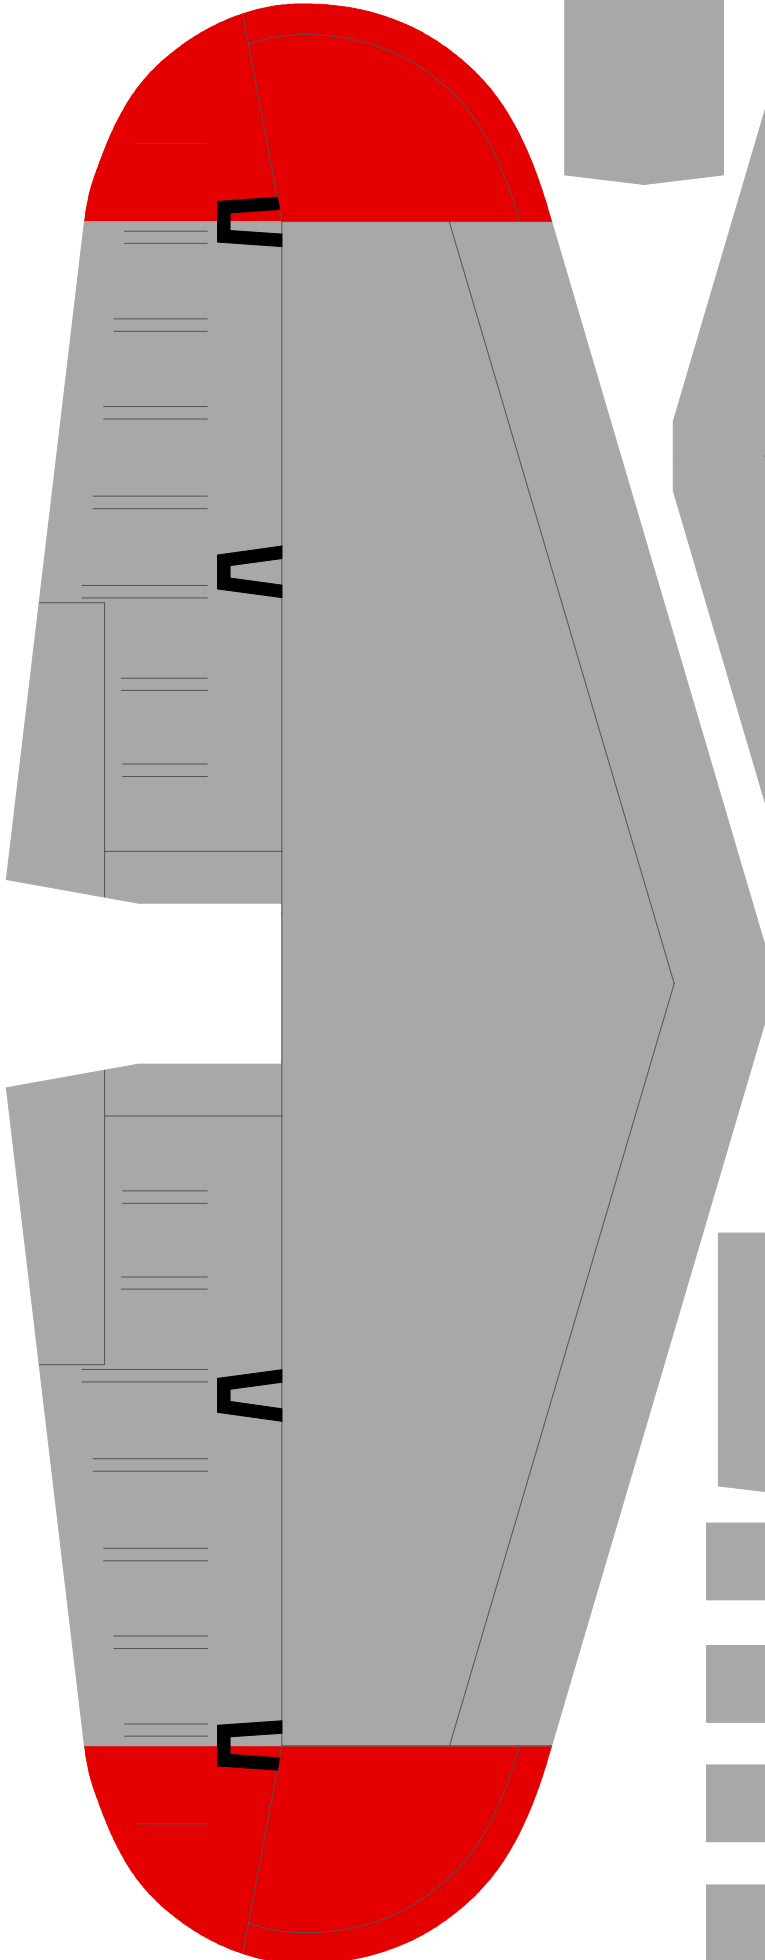

F10A

F10A

F9A

F9A

REAR HATCH RAILS

TISSUE SHEET- 8.5"x 14" PAPER- WHITE TISSUE