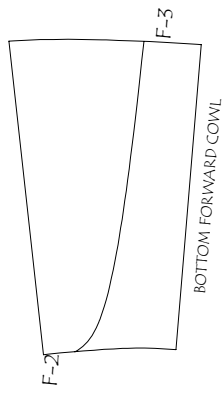

SHEET SIZE IS 8.5"x14"
PRINT ONTO SILVER "LIGHT"
SILKSPAN 1 NEEDED

TISSUE OVERHANG OF 1/4" AT BOTTOM TO ALLOW FOR COVERAGE TO W-1