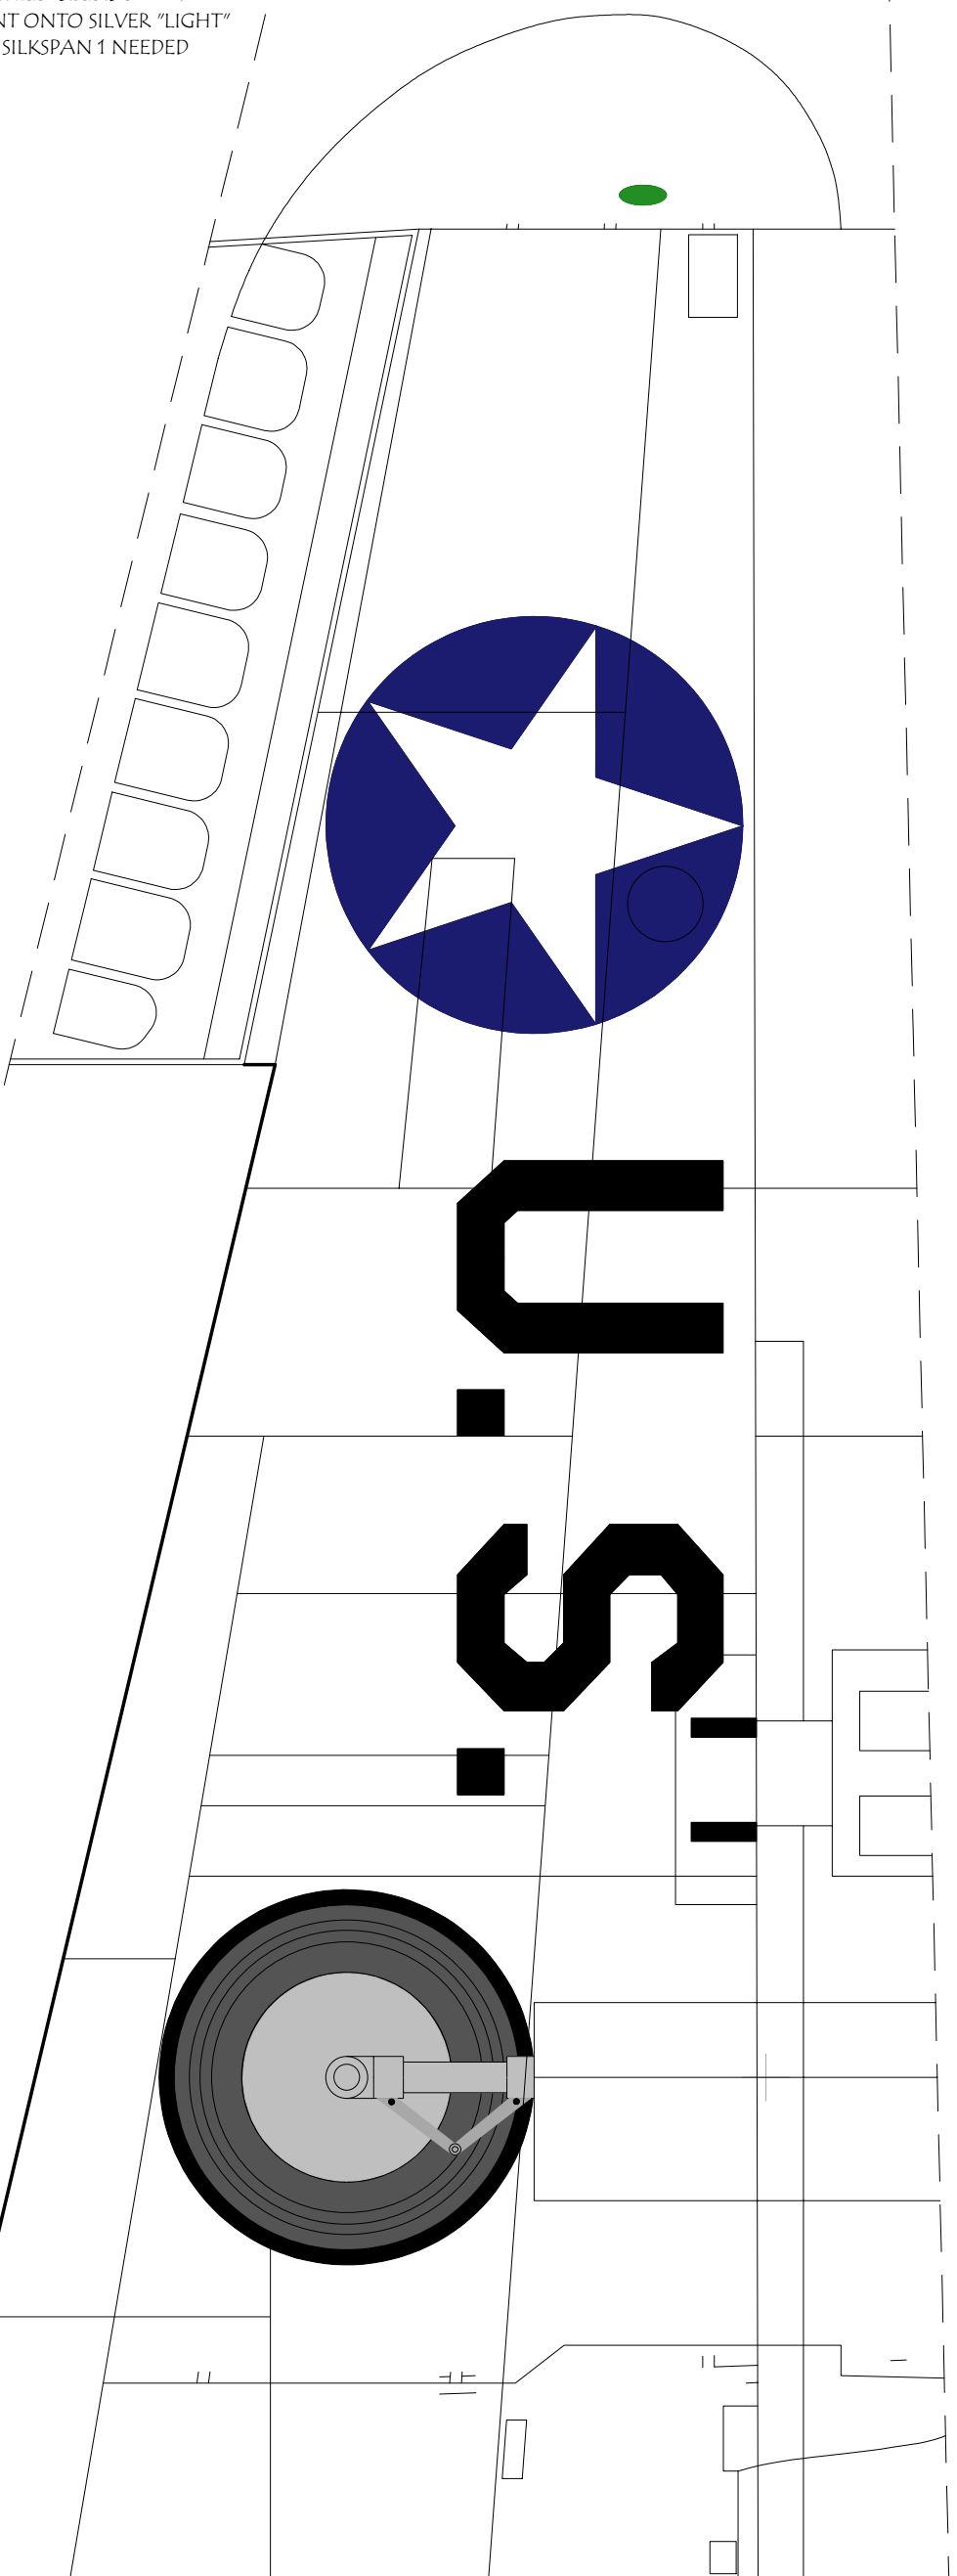

SHEET SIZE IS 8.5"x14"
PRINT ONTO SILVER "LIGHT"
SILKSPAN 1 NEEDED

BOTTOM WING TEMPLATE

TISSUE OVERHANG OF 1/4" AT BOTTOM TO ALLOW FOR COVERAGE TO W-1